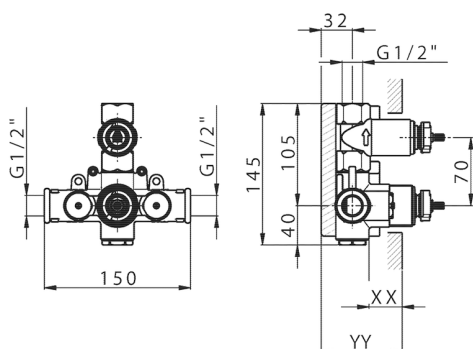

## 1-outlet Concealed thermostatic shower valve CONCEALED\_ZB007301

MODEL **ZB007301**

1-outlet Concealed thermostatic shower valve, with stopvalve, without trim kit

AVAILABLE FINISHINGS

CHARACTERISTICS

Installation	<b>Concealed</b>
Cartridge Spare Parts	<b>24.04A.PP</b>
<b>8x20 Plus P Thermostatic Valve</b>	
Concealed	<b>1</b>

Piastra/Plate/Plaque/Platte/Placa

2-3mm: XX 25-40 YY 76-91

10 mm: XX 16-31 YY 65-80