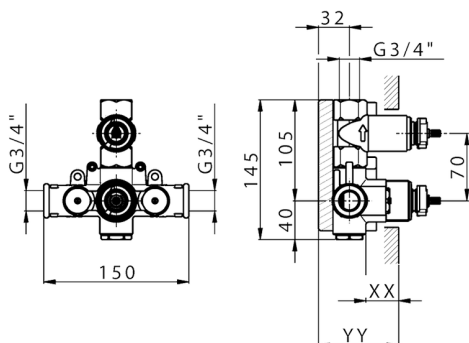

## 1-outlet Concealed thermostatic shower valve CONCEALED\_ZB007361

MODEL **ZB007361**

1-outlet Concealed thermostatic shower valve, stopvalve with 3/4" outlet, without trim kit

AVAILABLE FINISHINGS

**04** 04 Without finishing

CHARACTERISTICS

Installation	<b>Concealed</b>
Cartridge Spare Parts	<b>23.51A.HF</b>
<b>HF Thermostatic Valve</b>	
Concealed	<b>1</b>

Piastra/Plate/Plaque/Platte/Placa

2-3mm: XX 25-40 YY 76-91

10 mm: XX 16-31 YY 65-80

Piastra/Plate/Plaque/Platte/Placa

2-3mm: XX 25-40 YY 76-91

10 mm: XX 16-31 YY 65-80