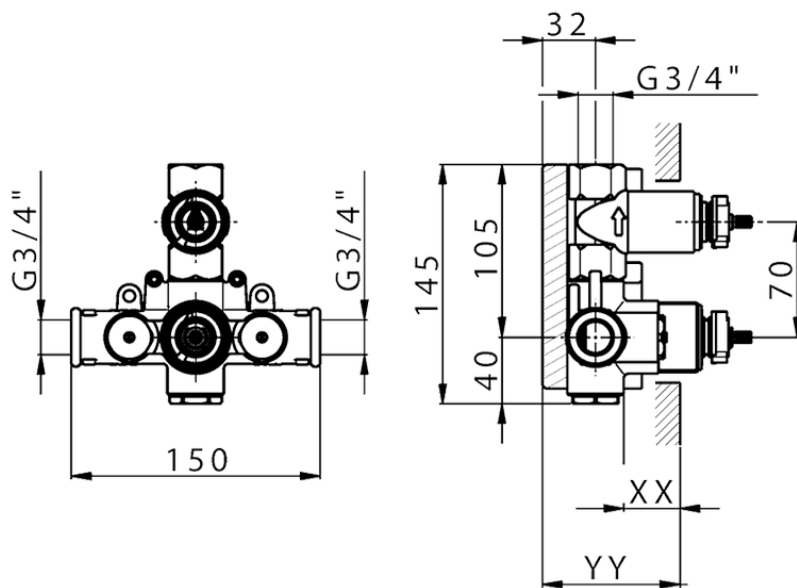

Exposed part for 1-outlet con.thermo.shower valve THERMO_SU007300

SU007300

<https://en.huberitalia.com/exposed-part-for-1-outlet-con-thermo-shower-valve-thermo-su007300>

Piastra/Plate/Plaque/Platte/Placa

2-3mm: XX 25-40 YY 76-91

10 mm: XX 16-31 YY 65-80

ZB007361

<https://en.huberitalia.com/1-outlet-concealed-thermostatic-shower-valve-concealed-zb007361>

Piastra/Plate/Plaque/Platte/Placa

2-3mm: XX 25-40 YY 76-91

10 mm: XX 16-31 YY 65-80

ZB007301

<https://en.huberitalia.com/1-outlet-concealed-thermostatic-shower-valve-concealed-zb007301>

2025-01-15