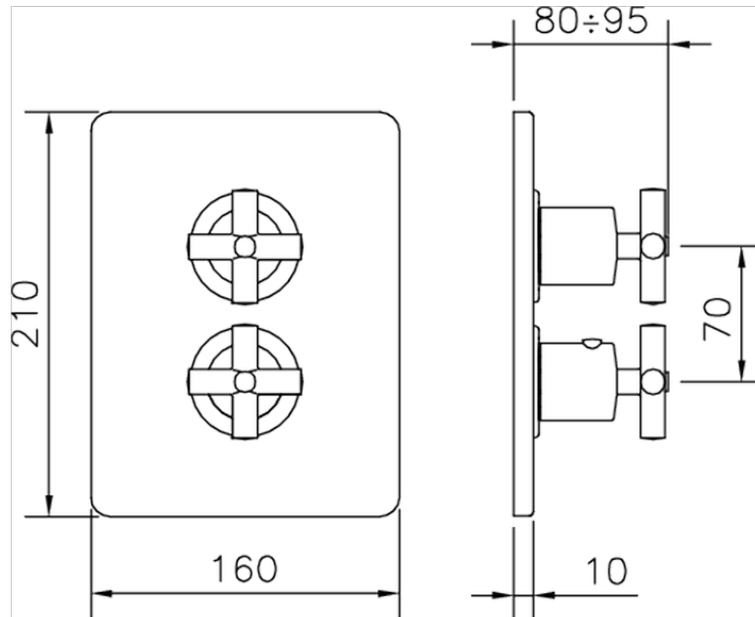

Exposed part for 1-outlet con.thermo.shower valve THERMO_SU007300

SU007300

<https://en.huberitalia.com/exposed-part-for-1-outlet-con-thermo-shower-valve-thermo-su007300>

Piastra/Plate/Plaque/Platte/Placa

2-3mm: XX 25-40 YY 76-91

10 mm: XX 16-31 YY 65-80

ZB007361

<https://en.huberitalia.com/1-outlet-concealed-thermostatic-shower-valve-concealed-zb007361>

Piastra/Plate/Plaque/Platte/Placa

2-3mm: XX 25-40 YY 76-91

10 mm: XX 16-31 YY 65-80

ZB007301

<https://en.huberitalia.com/1-outlet-concealed-thermostatic-shower-valve-concealed-zb007301>

2025-01-15