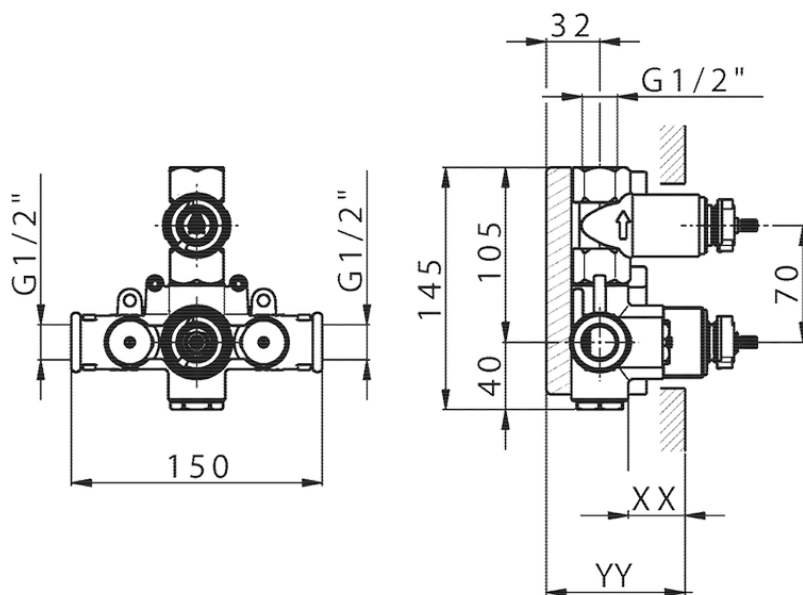

Exposed part for 1-outlet con.thermo.shower valve THERMO_SU007300

SU007300

<https://en.huberitalia.com/exposed-part-for-1-outlet-con-thermo-shower-valve-thermo-su007300>

Piastra/Plate/Plaque/Platte/Placa

2-3mm: XX 25-40 YY 76-91

10 mm: XX 16-31 YY 65-80

ZB007361

<https://en.huberitalia.com/1-outlet-concealed-thermostatic-shower-valve-concealed-zb007361>

Piastra/Plate/Plaque/Platte/Placa

2-3mm: XX 25-40 YY 76-91

10 mm: XX 16-31 YY 65-80

ZB007301

<https://en.huberitalia.com/1-outlet-concealed-thermostatic-shower-valve-concealed-zb007301>

2025-01-15