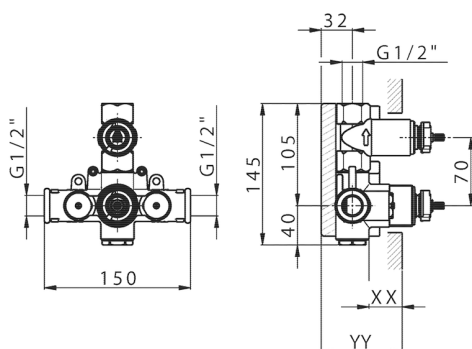

## 1-outlet Concealed thermostatic shower valve CONCEALED\_ZB007301

MODEL **ZB007301**

1-outlet Concealed thermostatic shower valve, with stopvalve, without trim kit

AVAILABLE FINISHINGS

CHARACTERISTICS

Installation **Concealed**

Cartridge Spare Parts **24.04A.PP**

**8x20 Plus P Thermostatic Valve**

Concealed **1**

Piastra/Plate/Plaque/Platte/Placa

2-3mm: XX 25-40 YY 76-91

10 mm: XX 16-31 YY 65-80