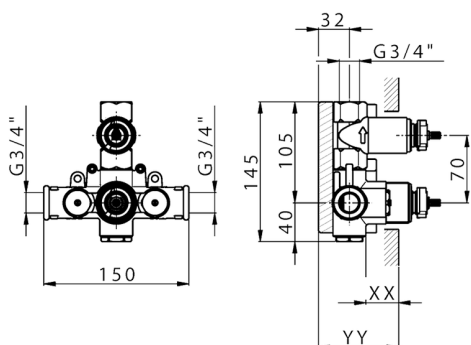

## 1-outlet Concealed thermostatic shower valve CONCEALED\_ZB007361

MODEL **ZB007361**

1-outlet Concealed thermostatic shower valve, stopvalve with 3/4" outlet, without trim kit

AVAILABLE FINISHINGS

**04** 04 Without finishing

CHARACTERISTICS

Installation	<b>Concealed</b>
Cartridge Spare Parts	<b>23.51A.HF</b>
<b>HF Thermostatic Valve</b>	
Concealed	<b>1</b>

Piastra/Plate/Plaque/Platte/Placa

2-3mm: XX 25-40 YY 76-91

10 mm: XX 16-31 YY 65-80