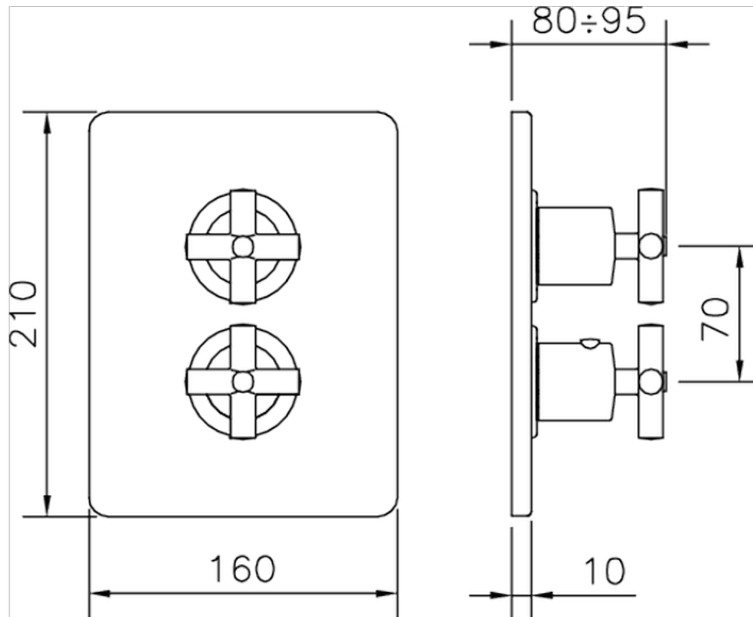

Exposed part for 1-outlet con.thermo.shower valve THERMO_SU007300

SU007300

<https://en.huberitalia.com/exposed-part-for-1-outlet-con-thermo-shower-valve-thermo-su007300>

Piastra/Plate/Plaque/Platte/Placa

2-3mm: XX 25-40 YY 76-91

10 mm: XX 16-31 YY 65-80

ZB007361

<https://en.huberitalia.com/1-outlet-concealed-thermostatic-shower-valve-concealed-zb007361>

Piastra/Plate/Plaque/Platte/Placa

2-3mm: XX 25-40 YY 76-91

10 mm: XX 16-31 YY 65-80

ZB007301

<https://en.huberitalia.com/1-outlet-concealed-thermostatic-shower-valve-concealed-zb007301>

2025-01-15