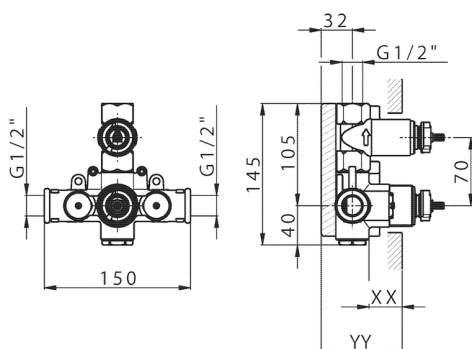

CHARACTERISTICS

Installation	Concealed
Cartridge Spare Parts	23.51A.HF
HF Thermostatic Valve	
Concealed	1

Piastra/Plate/Plaque/Platte/Placa

2-3mm: XX 25-40 YY 76-91

10 mm: XX 16-31 YY 65-80

Thermostatic

The Huber thermostatic is your personal water manager, helping you to handle, control and save water and energy.

1-outlet Concealed thermostatic shower valve CONCEALED_ZB007301

MODEL **ZB007301**

1-outlet Concealed thermostatic shower valve, with stopvalve, without trim kit

AVAILABLE FINISHINGS

CHARACTERISTICS

Installation	Concealed
Cartridge Spare Parts	24.04A.PP
8x20 Plus P Thermostatic Valve	
Concealed	1

Piastra/Plate/Plaque/Platte/Placa

2-3mm: XX 25-40 YY 76-91

10 mm: XX 16-31 YY 65-80

Thermostatic

The Huber thermostatic is your personal water manager, helping you to handle, control and save water and energy.