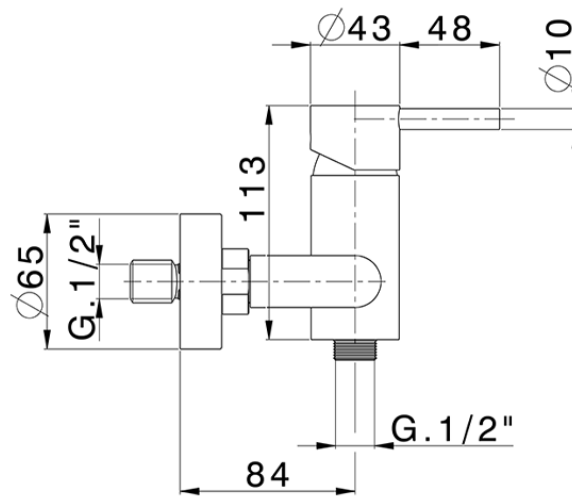

Progressive shower mixer LYNOX_LX000451

LX000451

<https://en.huberitalia.com/progressive-shower-mixer-lynox-lx000451>

2026-04-07