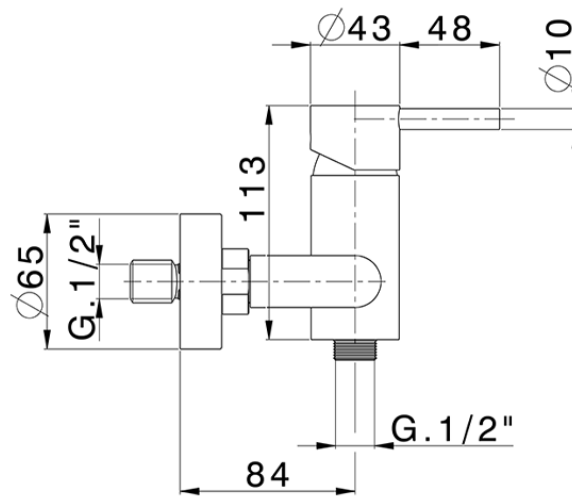

Progressive shower mixer LYNOX_LX000451

LX000451

<https://en.huberitalia.com/progressive-shower-mixer-lynox-lx000451>

2026-06-13