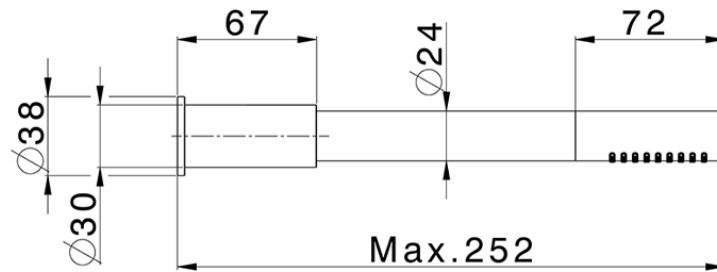

Progressive shower mixer LYNOX_LX000451

LX000451

<https://en.huberitalia.com/progressive-shower-mixer-lynox-lx000451>

2026-04-07