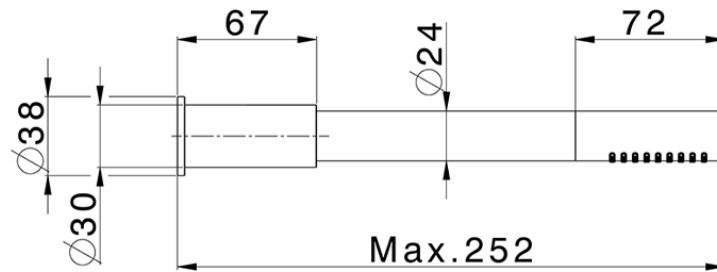

Progressive shower mixer LYNOX_LX000451

LX000451

<https://en.huberitalia.com/progressive-shower-mixer-lynox-lx000451>

2026-06-13