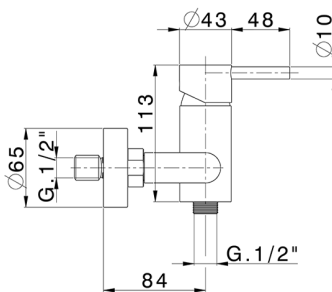

## Progressive shower mixer LYNOX\_LX000451

MODEL **LX000451**

Progressive shower mixer, with shower set, with diverter, wall mounted adjustable handshower bracket, D.22 mm INOX minimalistic one spray handshower, 150 cm Stainless Steel flexible - Inox AISI 304

AVAILABLE FINISHINGS

**D1** D1 Brushed Inox

CHARACTERISTICS

Cartridge Spare Parts **ZZ9B871000**

**40 mm Progressive single-lever cartridge**

2026-06-13