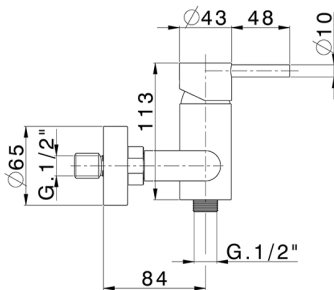

Progressive shower mixer LYNOX_LX000451

MODEL **LX000451**

Progressive shower mixer, with shower set, with diverter, wall mounted adjustable handshower bracket, D.22 mm INOX minimalistic one spray handshower, 150 cm Stainless Steel flexible - Inox AISI 304

AVAILABLE FINISHINGS

D1 D1 Brushed Inox

CHARACTERISTICS

Cartridge Spare Parts **ZZ9B871000**

40 mm Progressive single-lever cartridge

2026-06-09