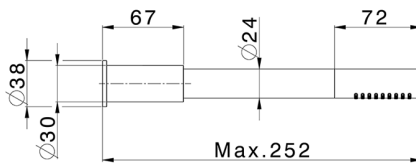

AVAILABLE FINISHINGS

**D1** D1 Brushed Inox

CHARACTERISTICS

Cartridge Spare Parts **ZZ9B871000**

**40 mm Progressive single-lever cartridge**

2026-06-13