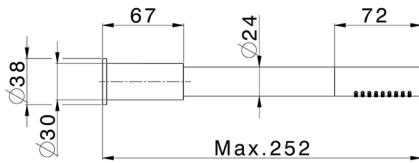

AVAILABLE FINISHINGS

D1 D1 Brushed Inox

CHARACTERISTICS

Cartridge Spare Parts **ZZ9B871000**

40 mm Progressive single-lever cartridge

2026-06-09