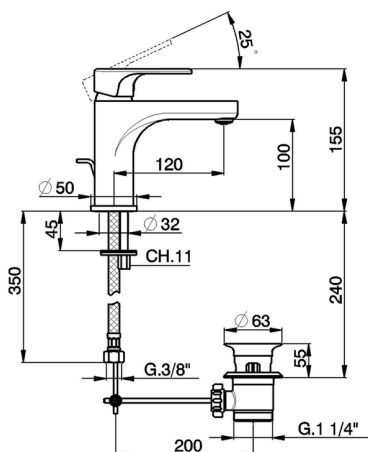

Single lever 'large' washbasin mixer H3_AH000490

MODEL **AH000490**

Single lever 'large' washbasin mixer, with 1"1/4 automatic pop up waste, G.3/8" stainless steel flexible hoses

AVAILABLE FINISHINGS

-  **21** 21 Chrome
-  **2F** 2F Brushed Nickel
-  **40** 40 Matt Black

CHARACTERISTICS

Cartridge Spare Parts **ZZ95435000**

35 mm Cartridge

EcoStop

EcoStop feature limits water flow to approximately 50% of maximum output with one point of resistance on setting. Push slightly past the middle stop only when full water output is required. This will save water up to 50%.