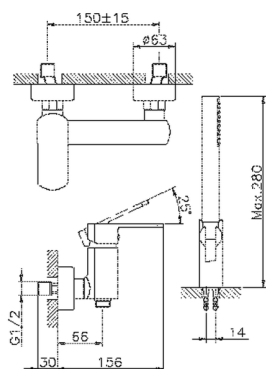

## Single lever shower mixer, with shower set DADO\_DD000450

MODEL **DD000450**

Single lever shower mixer, with shower set, wall mounted adjustable handshower bracket, D.26 mm ABS minimalistic one spray handshower, 150 cm SUPREME Flexible Hose

### CHARACTERISTICS

Cartridge Spare Parts **ZZ96799000**  
**35 mm Cartridge**

2024-11-21