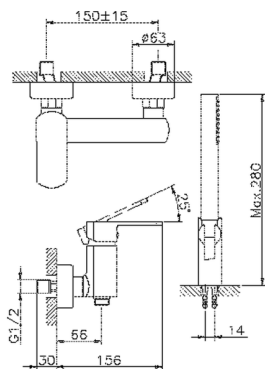

Single lever shower mixer, with shower set DADO_DD000450

MODEL **DD000450**

Single lever shower mixer, with shower set, wall mounted adjustable handshower bracket, D.26 mm ABS minimalistic one spray handshower, 150 cm SUPREME Flexible Hose

AVAILABLE FINISHINGS

-  **21** 21 Chrome
-  **2B** 2B Polished Nickel
-  **2F** 2F Brushed Nickel
-  **40** 40 Matt Black
-  **4Q** 4Q Matt White

CHARACTERISTICS

Cartridge Spare Parts **ZZ96799000**

35 mm Cartridge