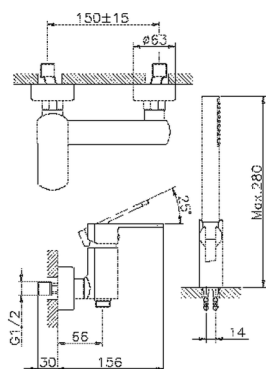

Single lever shower mixer, with shower set DADO_DD000450

MODEL **DD000450**

Single lever shower mixer, with shower set, wall mounted adjustable handshower bracket, D.26 mm ABS minimalistic one spray handshower, 150 cm SUPREME Flexible Hose

AVAILABLE FINISHINGS

-  **21** 21 Chrome
-  **2B** 2B Polished Nickel
-  **2F** 2F Brushed Nickel
-  **40** 40 Matt Black
-  **4Q** 4Q Matt White

CHARACTERISTICS

Cartridge Spare Parts **ZZ96799000**

35 mm Cartridge