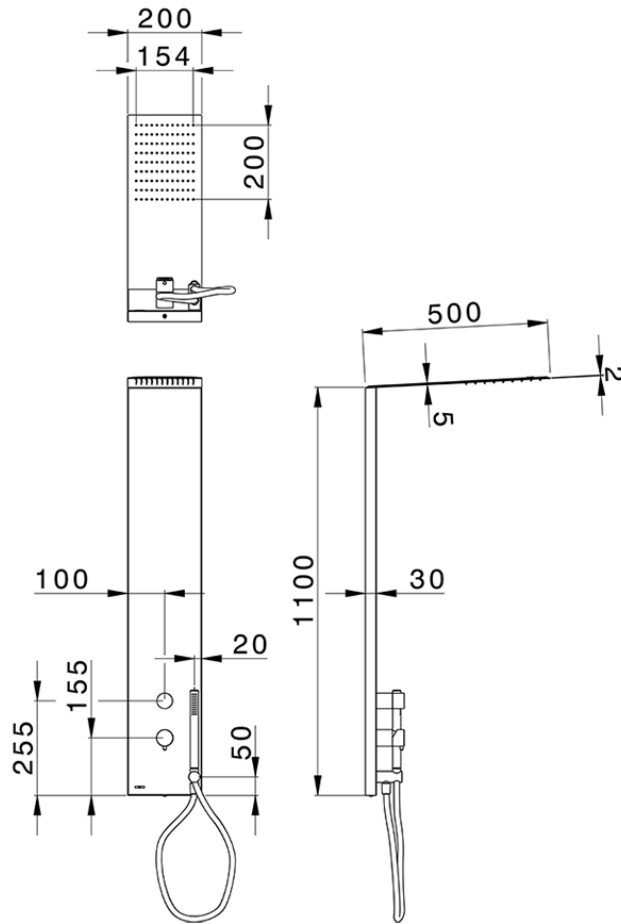

2-fonction single lever shower panel COLUMNS_ZS105030

ZS105030

<https://en.huberitalia.com/2-fonction-single-lever-shower-panel-columns-zs105030>

2024-11-21