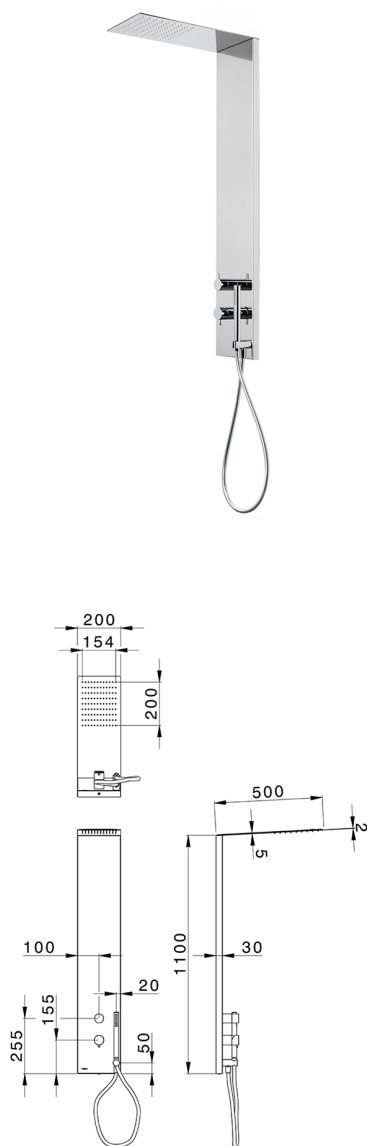

2-fonction single lever shower panel COLUMNS_ZS105030

MODEL **ZS105030**

2-fonction single lever shower panel, stainless steel AISI 304 shower panel, 2-outlet deviatop cartridge, handshower holder with wall elbow, ABS 23 mm one spray handshower, 200x500 thick 24mm Inox rectangular showerhead, with patented safety valve, rain function, 150 cm PVC Flexible Hose

AVAILABLE FINISHINGS

-  **40** 40 Matt Black
-  **4Q** 4Q Matt White
-  **D1** D1 Brushed Inox
-  **D2** D2 Polished Inox

CHARACTERISTICS

Cartridge Spare Parts **ZZ99751000**

35 mm Cartridge

2024-11-21