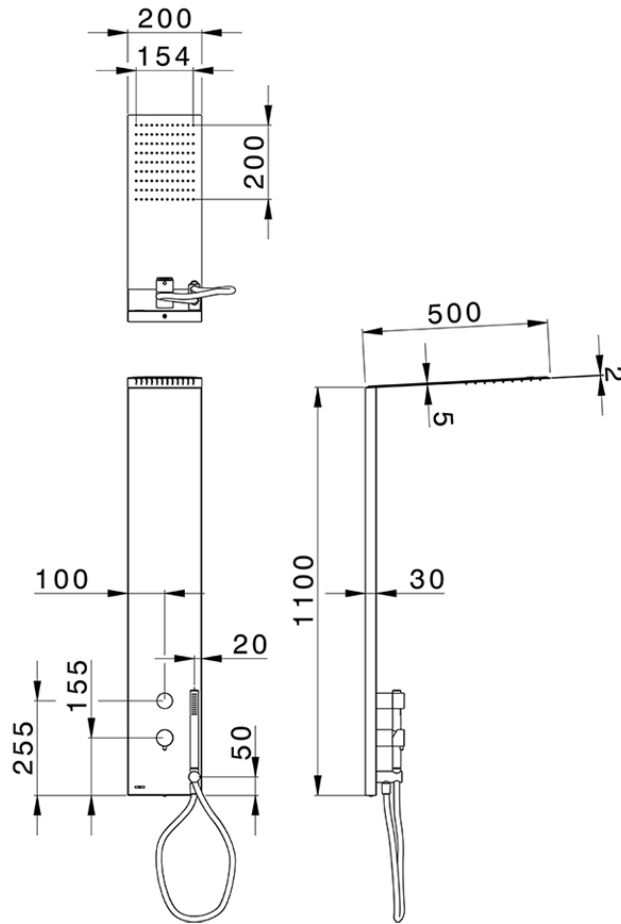

## 2-fonction single lever shower panel COLUMNS\_ZS105030

ZS105030

<https://en.huberitalia.com/2-fonction-single-lever-shower-panel-columns-zs105030>

2024-11-21