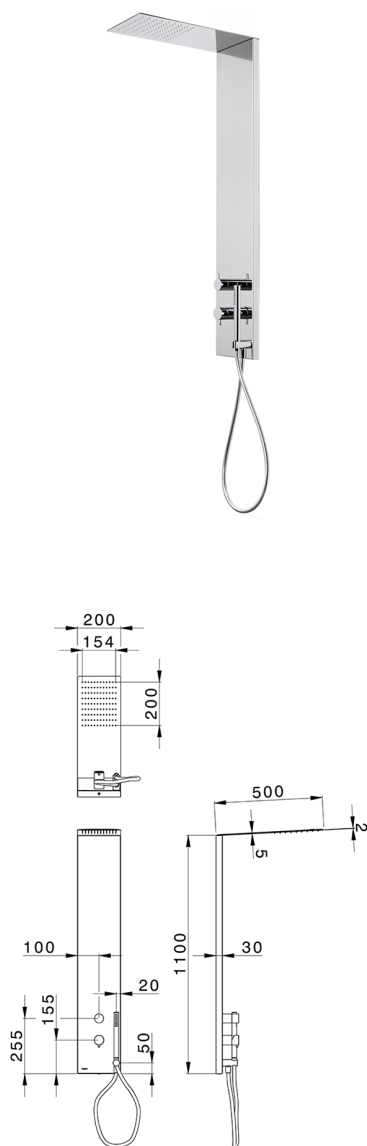

2-fonction single lever shower panel COLUMNS_ZS105030

MODEL **ZS105030**

2-fonction single lever shower panel, stainless steel AISI 304 shower panel, 2-outlet deviatop cartridge, handshower holder with wall elbow, ABS 23 mm one spray handshower, 200x500 thick 24mm Inox rectangular showerhead, with patented safety valve, rain function, 150 cm PVC Flexible Hose

AVAILABLE FINISHINGS

-  **40** 40 Matt Black
-  **4Q** 4Q Matt White
-  **D1** D1 Brushed Inox
-  **D2** D2 Polished Inox

CHARACTERISTICS

Cartridge Spare Parts **ZZ99751000**

35 mm Cartridge

2024-11-23