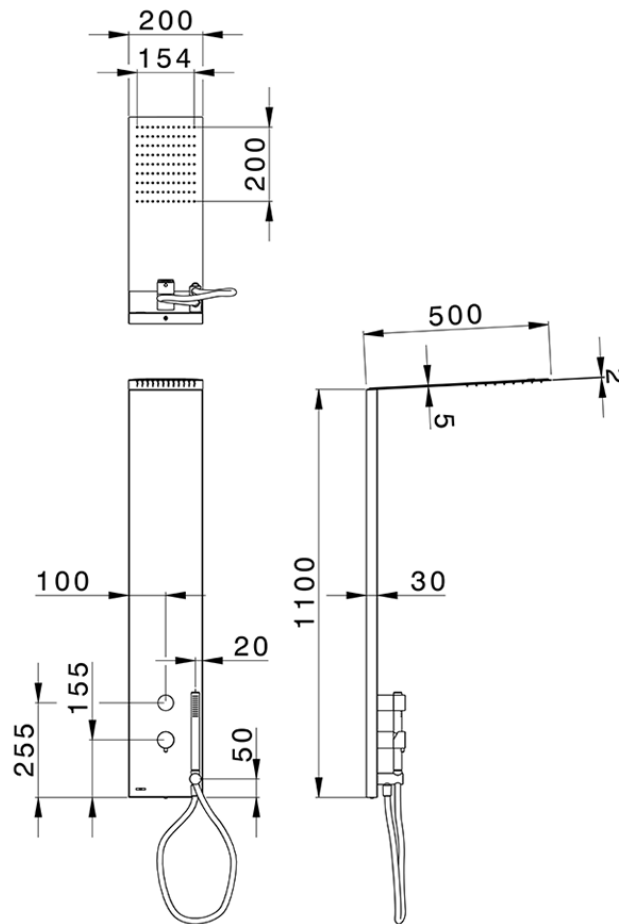

## 2-fonction single lever shower panel COLUMNS\_ZS105030

ZS105030

<https://en.huberitalia.com/2-fonction-single-lever-shower-panel-columns-zs105030>

2024-11-24