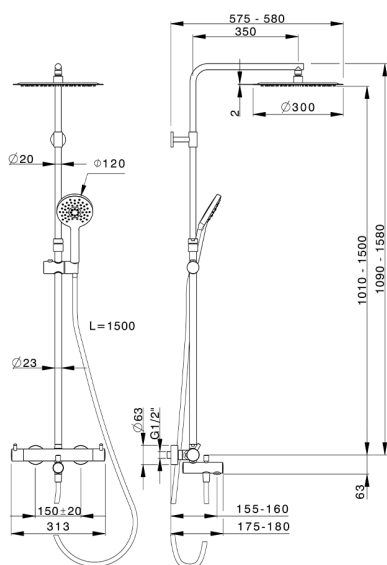

3-function Thermostatic shower set NUOVA KIRUNA_K2C8501D

MODEL **K2C8501D**

3-function Thermostatic shower set, 2-outlet devia stop, adjustable riser column, sliding handshower holder, 120 mm ABS 3 sprays handshower, 300 mm round showerhead 2 mm thick INOX, 150 cm smooth SILVERFLEX Flexible Hose

AVAILABLE FINISHINGS

CHARACTERISTICS

Cartridge Spare Parts **22.04A.AR - ZZ97279004**

Argo 2 (long filter) Thermostatic Valve

DeviaStop

The Huber Devia Stop technology allows to adjust the water flow and to direct it to the selected output point (overhead soaker, hand shower, etc).