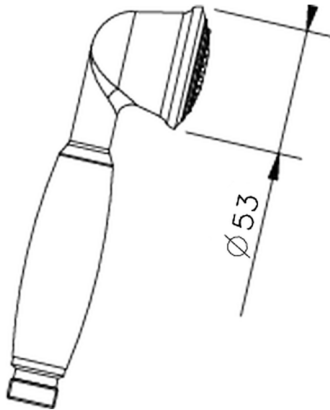

Croisette handshower SHOWER_05.DO.09H.

MODEL **05.DO.09H.**

Croisette handshower, 53 mm one spray in Brass

AVAILABLE FINISHINGS

- 
AG AG Antique Gold
- 
BA BA Old Bronze
- 
CR CR Chrome
- 
2W 2W Brushed Gold