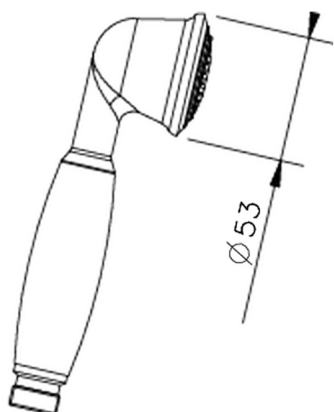

CHARACTERISTICS

2024-11-24