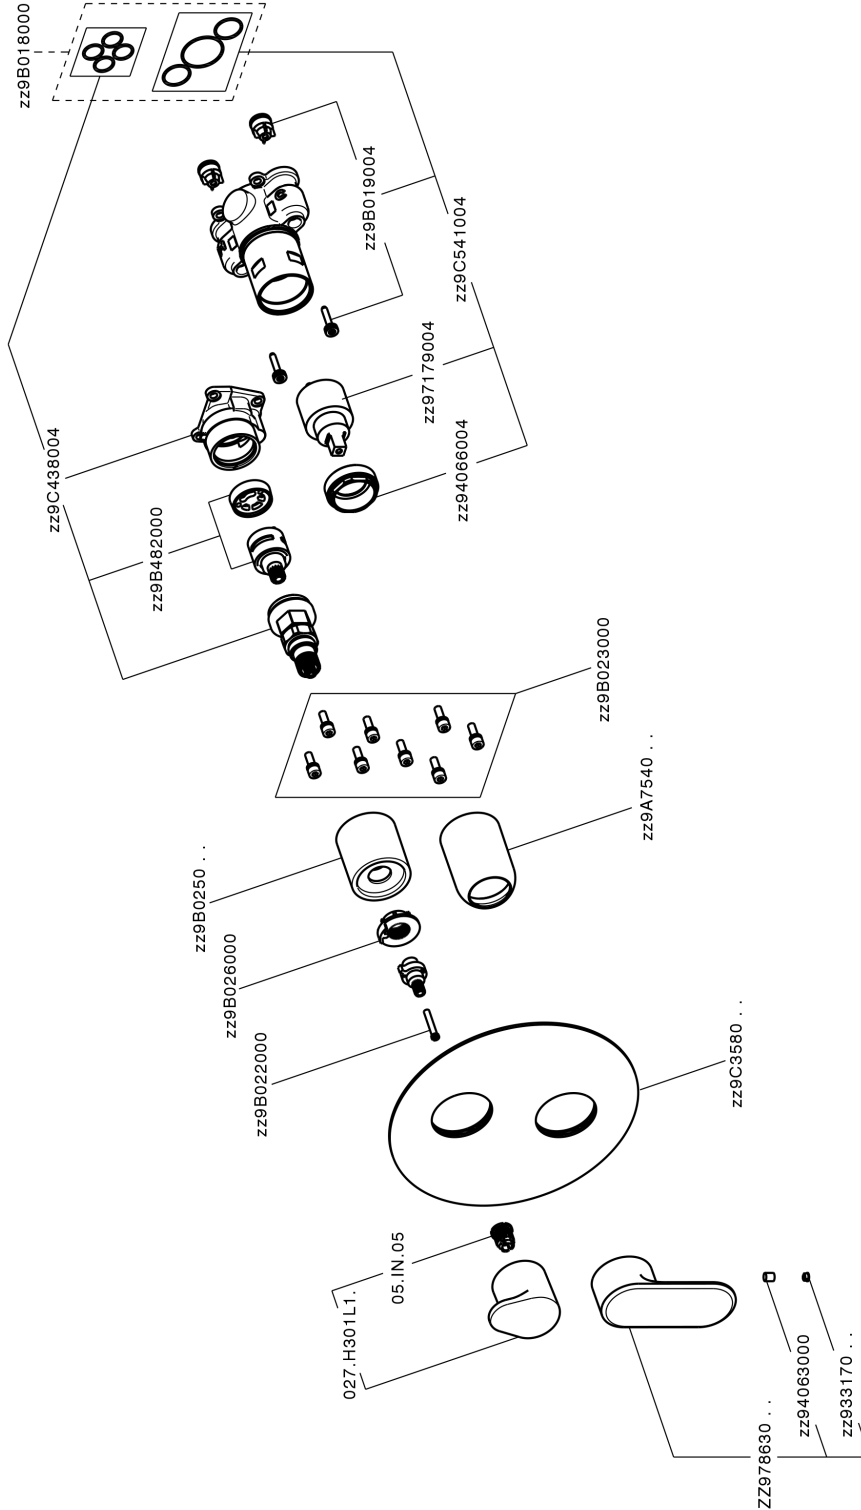

## Exposed part for Single Lever One Box Valve ONE BOX\_LY0BM030

MODEL **LY0BM030**

Exposed part for Single Lever One Box Valve, with 2-3 outlet diverter, Minimum depth of installation: 67 mm, without concealed part, for items ZB00B030-ZB00B031

### CHARACTERISTICS

Cartridge Spare Parts **ZZ97179000**

**35 mm Cartridge**

Installation **Concealed**

Required concealed parts **ZB00B031**

**ZB00B030**

## Exposed part for Single Lever One Box Valve ONE BOX\_LY0BM030

LY0BM030

<https://en.huberitalia.com/exposed-part-for-single-lever-one-box-valve-one-box-ly0bm030>

## One Box Universal Concealed Part ONE BOX\_ZB00B031

MODEL **ZB00B031**

One Box Universal Concealed Part, for 1 or 2 or 3 outlet thermostatic or single lever, without trim kit, with noise reducers, with sealing gasket