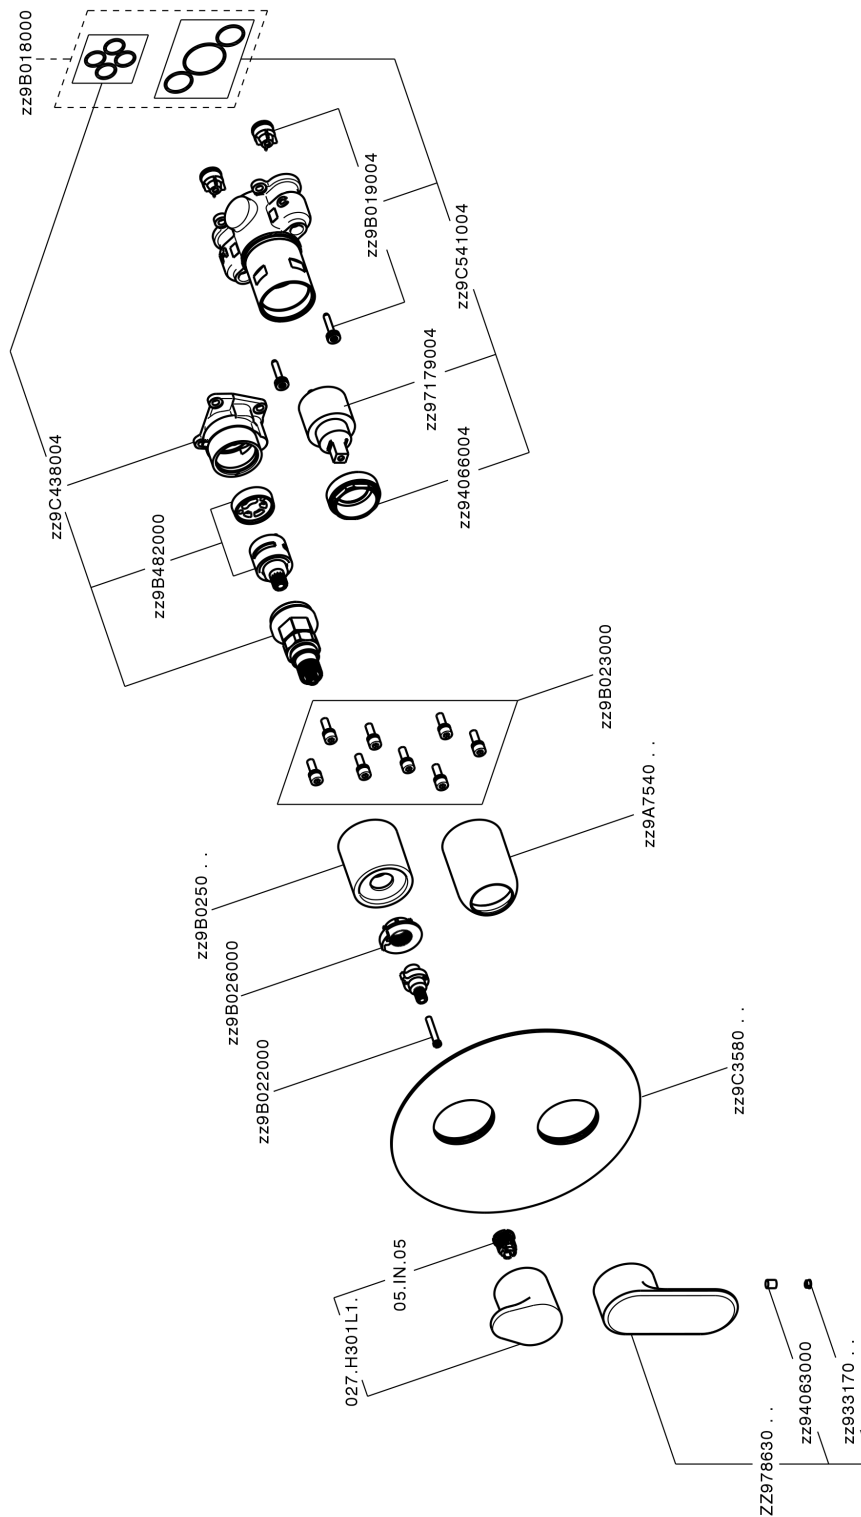

Exposed part for Single Lever One Box Valve ONE BOX_LY0BM030

MODEL **LY0BM030**

Exposed part for Single Lever One Box Valve, with 2-3 outlet diverter, Minimum depth of installation: 67 mm, without concealed part, for items ZB00B030-ZB00B031

AVAILABLE FINISHINGS

-  **21** 21 Chrome
-  **2B** 2B Polished Nickel
-  **2F** 2F Brushed Nickel
-  **40** 40 Matt Black
-  **4Q** 4Q Matt White

CHARACTERISTICS

Cartridge Spare Parts **ZZ97179000**

35 mm Cartridge

Installation **Concealed**

Required concealed parts **ZB00B031**

ZB00B030

Exposed part for Single Lever One Box Valve ONE BOX_LY0BM030

LY0BM030

<https://en.huberitalia.com/exposed-part-for-single-lever-one-box-valve-one-box-ly0bm030>

One Box Universal Concealed Part ONE BOX_ZB00B031

MODEL **ZB00B031**

One Box Universal Concealed Part, for 1 or 2 or 3 outlet thermostatic or single lever, without trim kit, with noise reducers, with sealing gasket