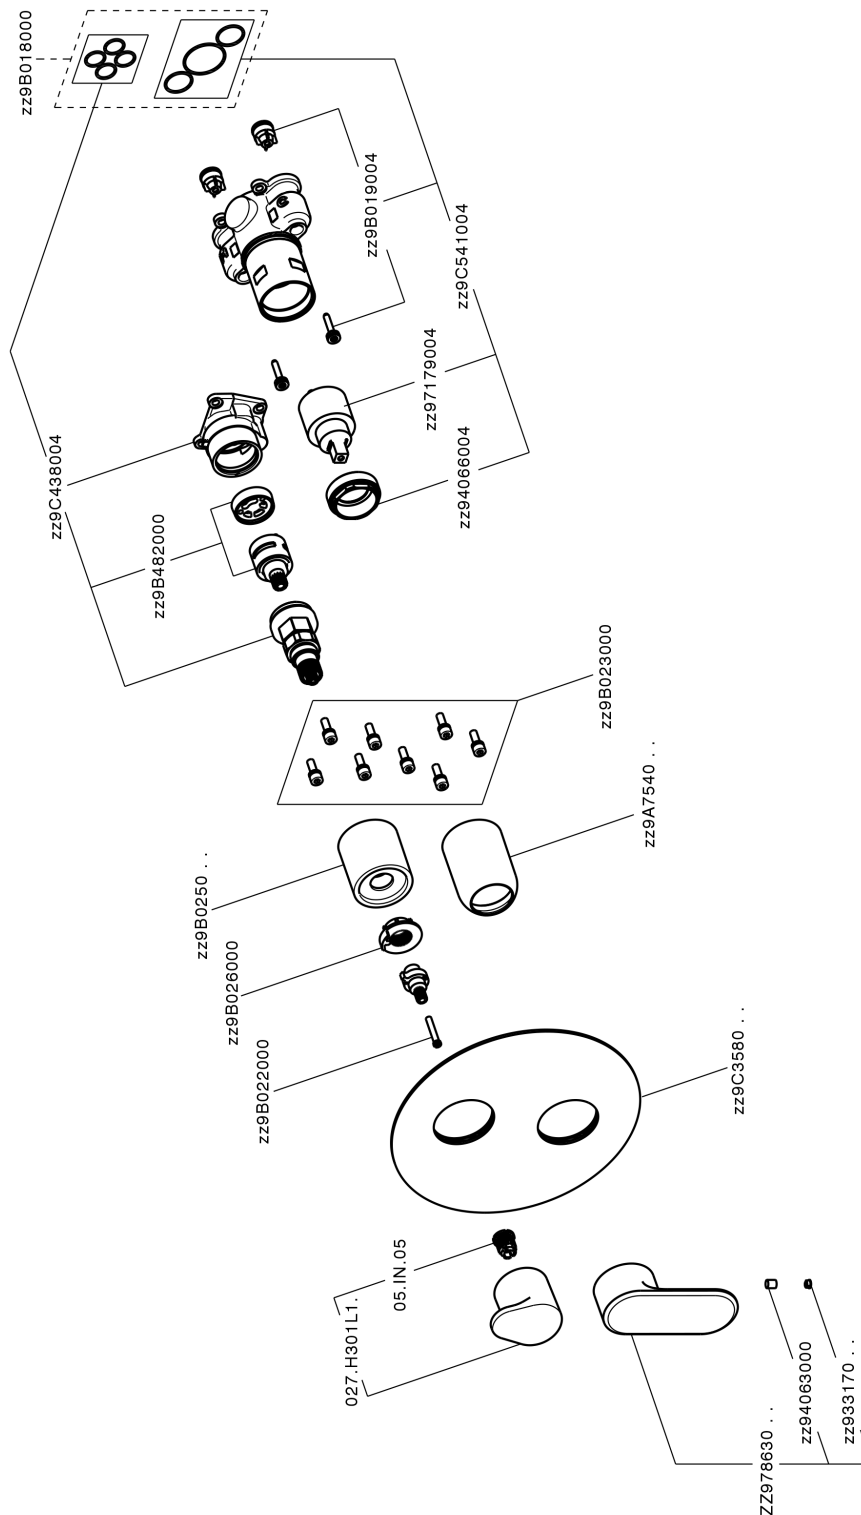

## Exposed part for Single Lever One Box Valve ONE BOX\_LY0BM030

MODEL **LY0BM030**

Exposed part for Single Lever One Box Valve, with 2-3 outlet diverter, Minimum depth of installation: 67 mm, without concealed part, for items ZB00B030-ZB00B031

### CHARACTERISTICS

Cartridge Spare Parts **ZZ97179000**

**35 mm Cartridge**

Installation **Concealed**

Required concealed parts **ZB00B031**

**ZB00B030**

## Exposed part for Single Lever One Box Valve ONE BOX\_LY0BM030

LY0BM030

<https://en.huberitalia.com/exposed-part-for-single-lever-one-box-valve-one-box-ly0bm030>