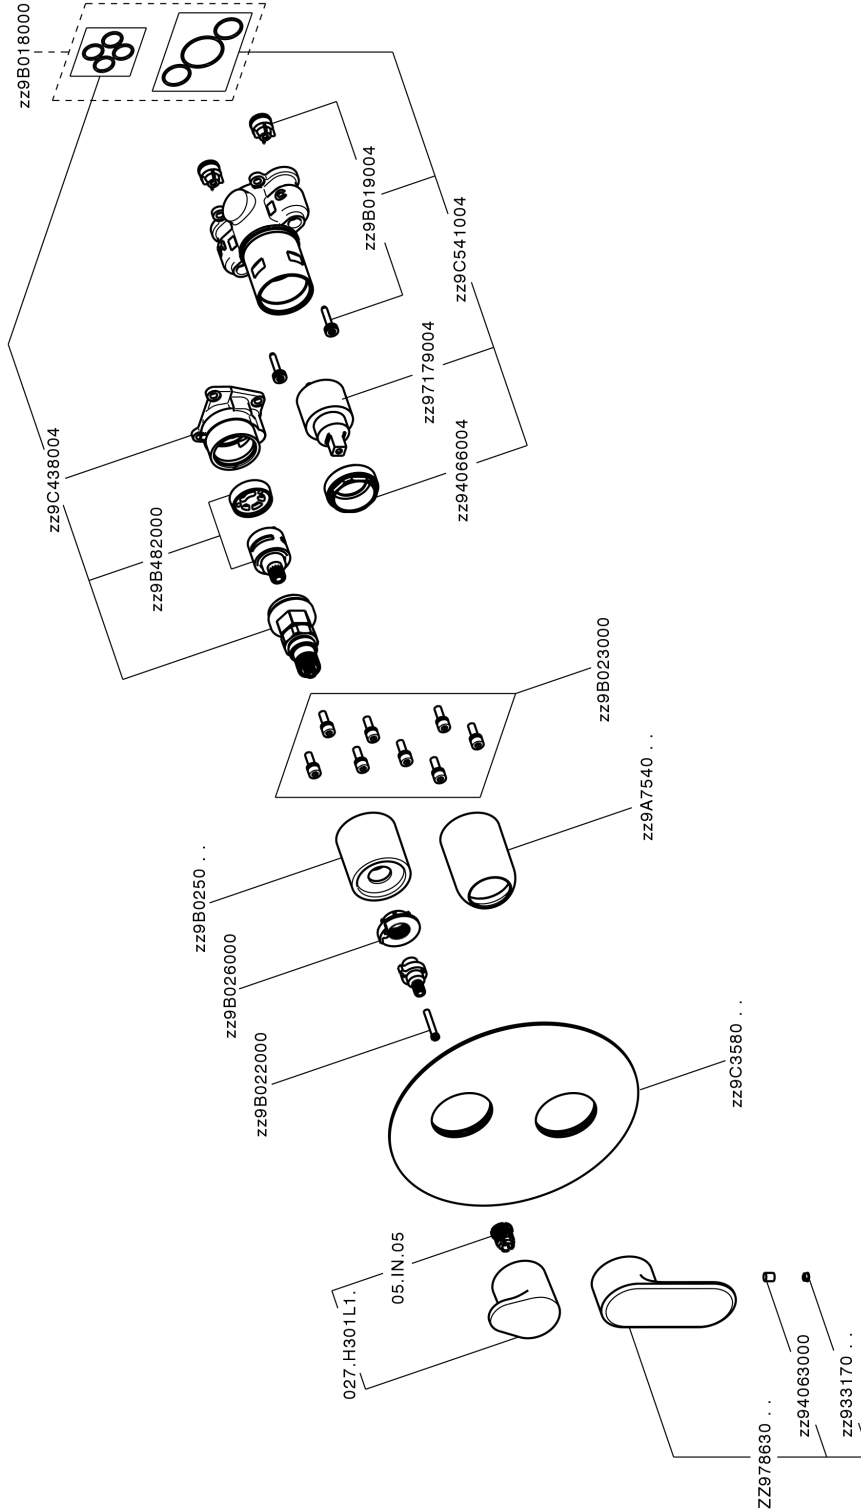

Exposed part for Single Lever One Box Valve ONE BOX_LY0BM030

MODEL **LY0BM030**

Exposed part for Single Lever One Box Valve, with 2-3 outlet diverter, Minimum depth of installation: 67 mm, without concealed part, for items ZB00B030-ZB00B031

AVAILABLE FINISHINGS

-  **21** 21 Chrome
-  **2B** 2B Polished Nickel
-  **2F** 2F Brushed Nickel
-  **40** 40 Matt Black
-  **4Q** 4Q Matt White

CHARACTERISTICS

Cartridge Spare Parts **ZZ97179000**

35 mm Cartridge

Installation **Concealed**

Required concealed parts **ZB00B031**

ZB00B030

Exposed part for Single Lever One Box Valve ONE BOX_LY0BM030

LY0BM030

<https://en.huberitalia.com/exposed-part-for-single-lever-one-box-valve-one-box-ly0bm030>

One Box Universal Concealed Part ONE BOX_ZB00B031

MODEL **ZB00B031**

One Box Universal Concealed Part, for 1 or 2 or 3 outlet thermostatic or single lever, without trim kit, with noise reducers, with sealing gasket