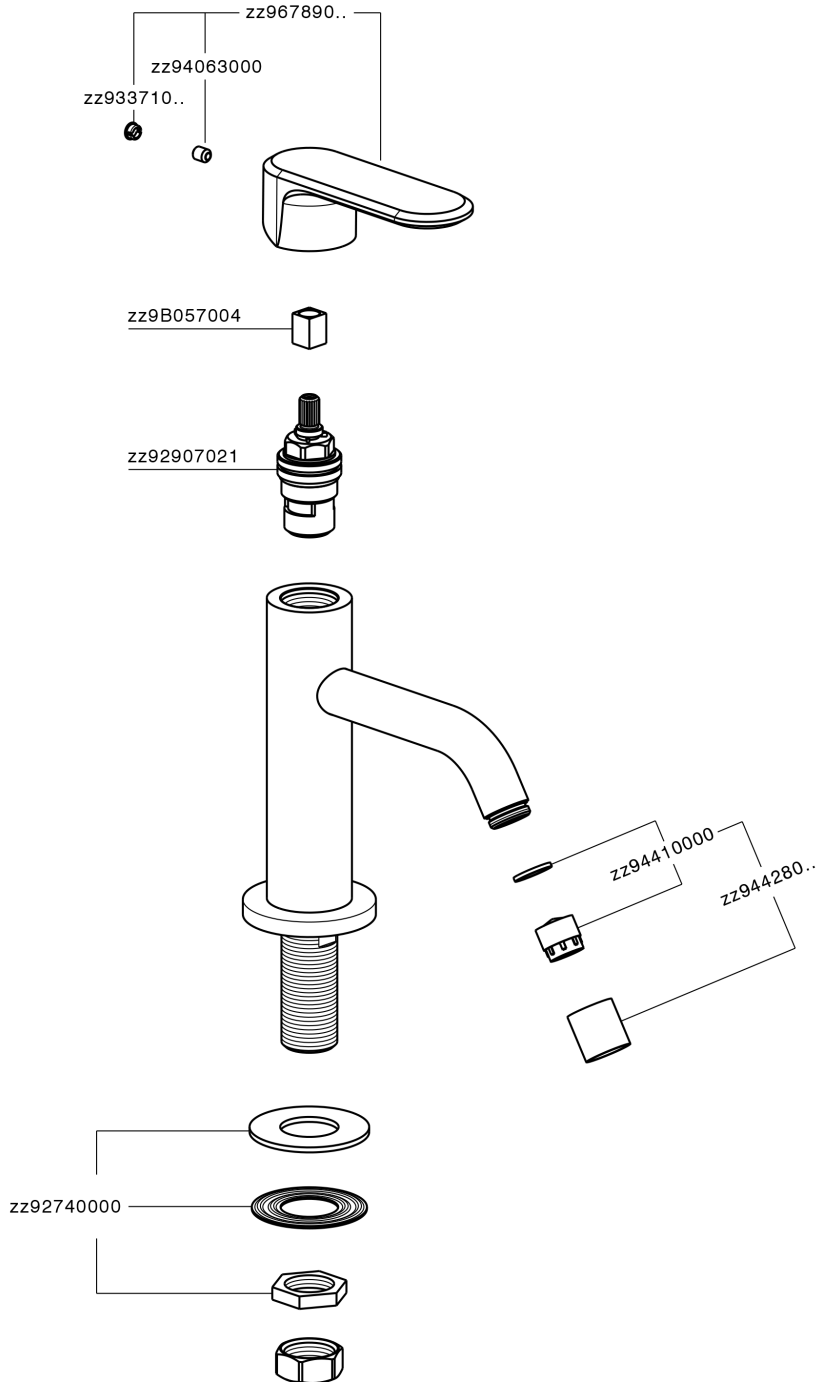

Pillar tap LEVITY_LY000900

MODEL **LY000900**

Pillar tap, without waste

AVAILABLE FINISHINGS

CHARACTERISTICS

Pillar tap LEVITY_LY000900

LY000900

<https://en.huberitalia.com/pillar-tap-levity-ly000900>