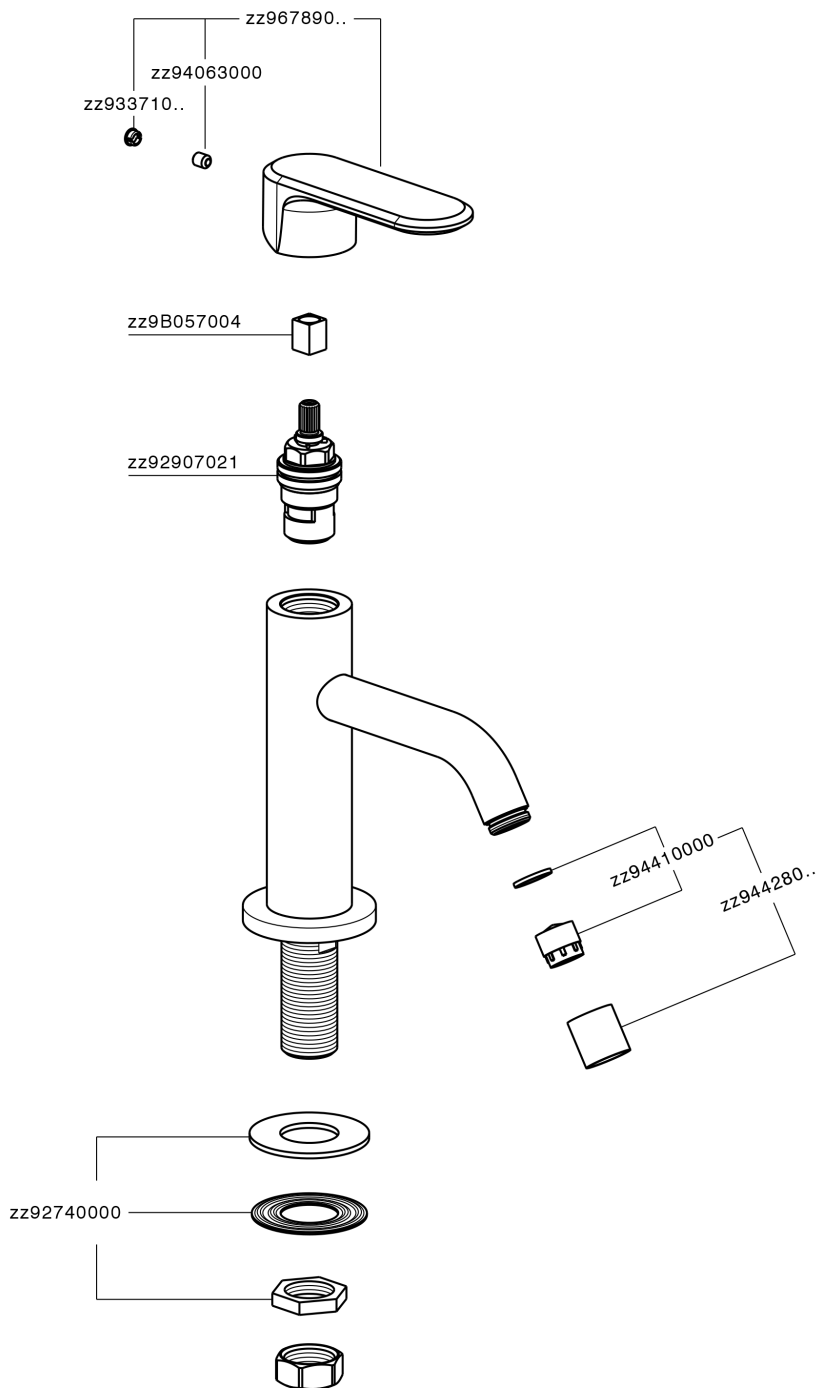

Pillar tap LEVITY_LY000900

LY000900

<https://en.huberitalia.com/pillar-tap-levity-ly000900>

2026-04-10