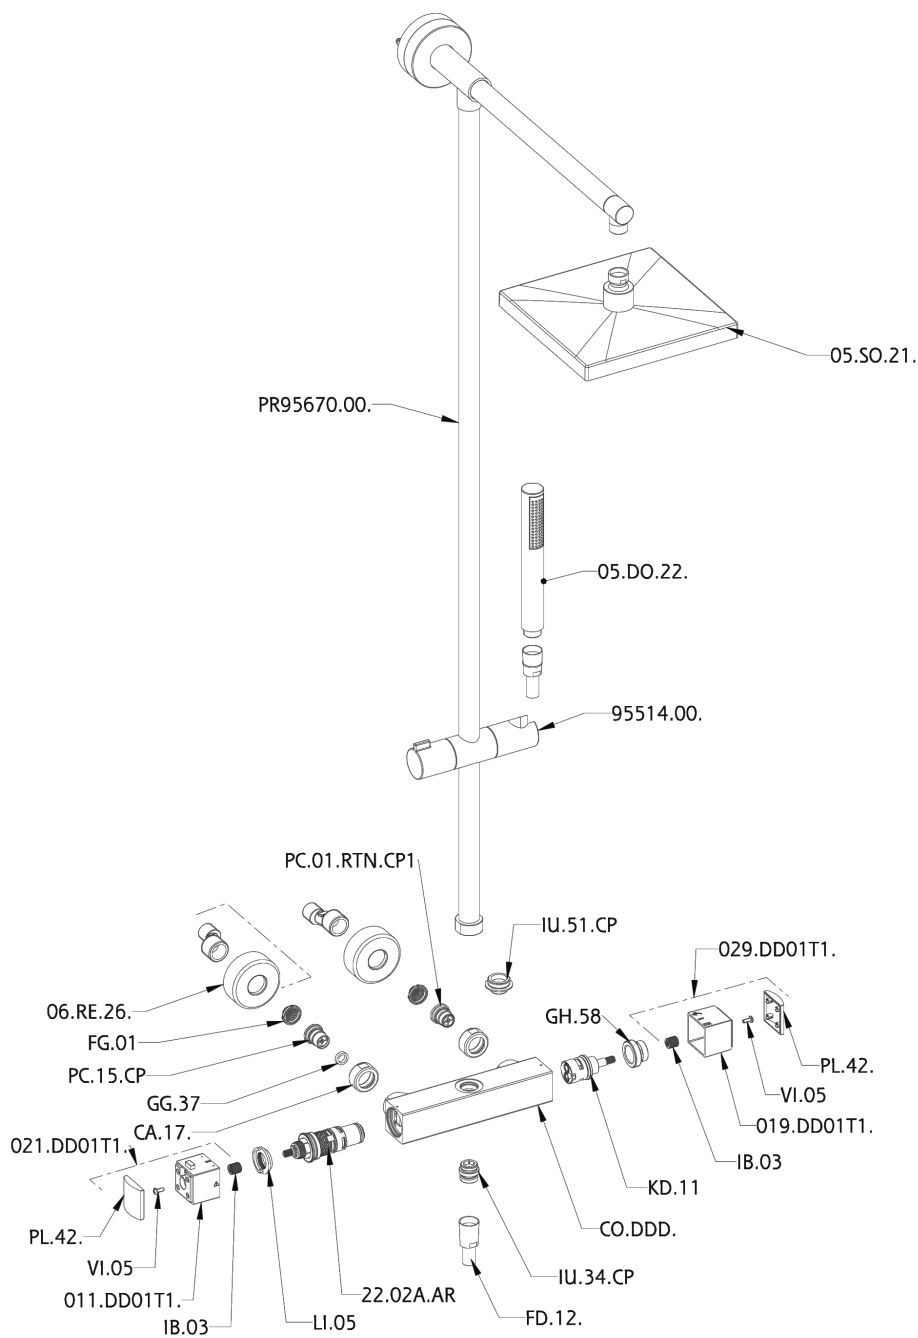

2-function Thermostatic shower set COLUMNS_DDC78010

MODEL **DDC78010**

2-function Thermostatic shower set, 2-outlet devia stop, not adjustable column, sliding shower bracket, ABS D.26 minimalistic one spray handshower, 250x250 mm Brass square showerhead 8 mm thick, 150 cm smooth SUPREME Flexible Hose

AVAILABLE FINISHINGS

CHARACTERISTICS

Cartridge Spare Parts **22.04A.AR - ZZ97279004**

Argo 2 (long filter) Thermostatic Valve

DeviaStop

The Huber Devia Stop technology allows to adjust the water flow and to direct it to the selected output point (overhead soaker, hand shower, etc).

SafeTouch

The Huber SafeTouch system maintains the mixer body cool to the touch during operation.

Thermostatic

The Huber thermostatic is your personal water manager, helping you to handle, control and save water and energy.

2-function Thermostatic shower set COLUMNS_DDC78010

DDC78010

<https://en.huberitalia.com/2-function-thermostatic-shower-set-columns-ddc78010>

2024-12-22