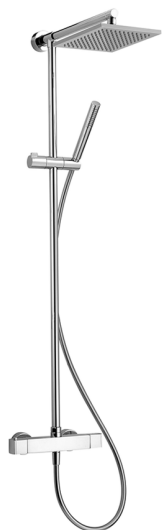

2-function Thermostatic shower set COLUMNS_DDC78010

MODEL **DDC78010**

2-function Thermostatic shower set, 2-outlet devia stop, not adjustable column, sliding shower bracket, ABS D.26 minimalistic one spray handshower, 250x250 mm Brass square showerhead 8 mm thick, 150 cm smooth SUPREME Flexible Hose

AVAILABLE FINISHINGS

CHARACTERISTICS

Cartridge Spare Parts **22.04A.AR - ZZ97279004**

Argo 2 (long filter) Thermostatic Valve

DeviaStop

The Huber Devia Stop technology allows to adjust the water flow and to direct it to the selected output point (overhead soaker, hand shower, etc).

SafeTouch

The Huber SafeTouch system maintains the mixer body cool to the touch during operation.

Thermostatic

The Huber thermostatic is your personal water manager, helping you to handle, control and save water and energy.

2-function Thermostatic shower set COLUMNS_DDC78010

DDC78010

<https://en.huberitalia.com/2-function-thermostatic-shower-set-columns-ddc78010>

2024-12-22