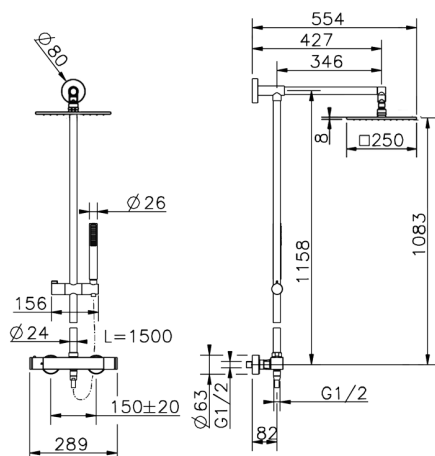

2-function Thermostatic shower set COLUMNS_DDC78010

MODEL **DDC78010**

2-function Thermostatic shower set, 2-outlet devia stop, not adjustable column, sliding shower bracket, ABS D.26 minimalistic one spray handshower, 250x250 mm Brass square showerhead 8 mm thick, 150 cm smooth SUPREME Flexible Hose

AVAILABLE FINISHINGS

CHARACTERISTICS

Cartridge Spare Parts **22.04A.AR - ZZ97279004**

Argo 2 (long filter) Thermostatic Valve

DeviaStop

The Huber Devia Stop technology allows to adjust the water flow and to direct it to the selected output point (overhead soaker, hand shower, etc).

2-function Thermostatic shower set COLUMNS_DDC78010

DDC78010

<https://en.huberitalia.com/2-function-thermostatic-shower-set-columns-ddc78010>

2024-12-22