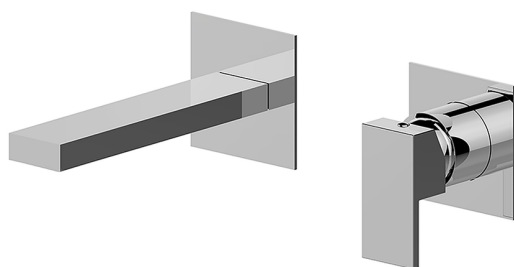

## Exposed part for single lever washbasin valve NUOVA EGO\_NE005510

MODEL **NE005510**

Exposed part for single lever washbasin valve, without concealed part, spout L. 165 mm, for item Easy-Box ZB002450 and art. ZB025510

## Concealed single lever washbasin mixer Easy-Box CONCEALED\_ZB002450

MODEL **ZB002450**

Concealed single lever washbasin mixer  
Easy-Box, with protection guard box, without trim kit

AVAILABLE FINISHINGS

CHARACTERISTICS

Installation	<b>Concealed</b>
Cartridge Spare Parts	<b>ZZ95409000</b>
<b>35 mm Cartridge</b>	
Concealed	<b>1</b>

Piastra/Plate/Plaque/Platte/Placa

2-3mm: XX 56-76

10mm: XX 48-68

### DeviaStop

The Huber Devia Stop technology allows to adjust the water flow and to direct it to the selected output point (overhead soaker, hand shower, etc).

2026-04-30