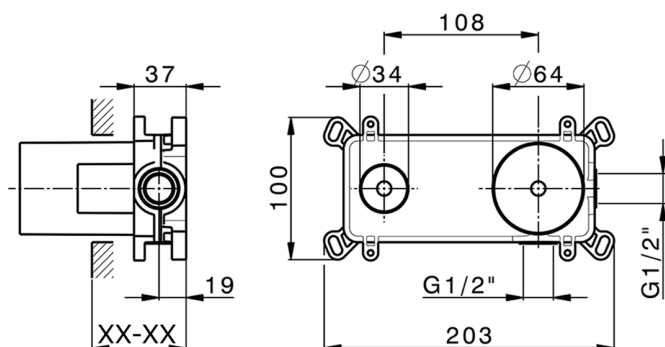

## Exposed part for single lever washbasin valve NUOVA EGO\_NE005510

MODEL **NE005510**

Exposed part for single lever washbasin valve, without concealed part, spout L. 165 mm, for item Easy-Box ZB002450 and art. ZB025510

## Concealed single lever washbasin mixer Easy-Box CONCEALED\_ZB002450

MODEL **ZB002450**

Concealed single lever washbasin mixer  
Easy-Box, with protection guard box, without trim kit

AVAILABLE FINISHINGS

CHARACTERISTICS

Installation	<b>Concealed</b>
Cartridge Spare Parts	<b>ZZ95409000</b>
<b>35 mm Cartridge</b>	
Concealed	<b>1</b>

Piastra/Plate/Plaque/Platte/Placa

2-3mm: XX 56-76

10mm: XX 48-68