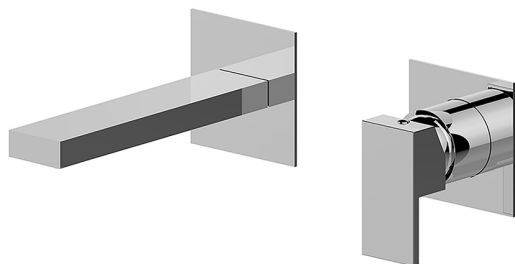

Exposed part for single lever washbasin valve NUOVA EGO_NE005510

MODEL **NE005510**

Exposed part for single lever washbasin valve, without concealed part, spout L. 165 mm, for item Easy-Box ZB002450 and art. ZB025510

AVAILABLE FINISHINGS

-  **21** 21 Chrome
-  **2F** 2F Brushed Nickel
-  **40** 40 Matt Black
-  **4Q** 4Q Matt White

CHARACTERISTICS

Installation **Concealed**
 Required concealed parts **ZB002450**

Concealed single lever washbasin mixer Easy-Box CONCEALED_ZB002450

MODEL **ZB002450**

Concealed single lever washbasin mixer
Easy-Box, with protection guard box, without trim kit

AVAILABLE FINISHINGS

CHARACTERISTICS

Installation	Concealed
Cartridge Spare Parts	ZZ95409000
35 mm Cartridge	
Concealed	1

Piastra/Plate/Plaque/Platte/Placa

2-3mm: XX 56-76

10mm: XX 48-68

DeviaStop

The Huber Devia Stop technology allows to adjust the water flow and to direct it to the selected output point (overhead soaker, hand shower, etc).