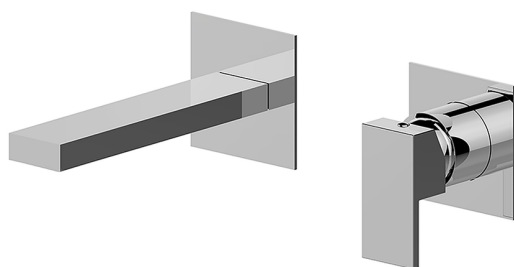

Exposed part for single lever washbasin valve NUOVA EGO_NE005510

MODEL **NE005510**

Exposed part for single lever washbasin valve, without concealed part, spout L. 165 mm, for item Easy-Box ZB002450 and art. ZB025510

AVAILABLE FINISHINGS

-  **21** 21 Chrome
-  **2F** 2F Brushed Nickel
-  **40** 40 Matt Black
-  **4Q** 4Q Matt White

CHARACTERISTICS

Installation **Concealed**
 Required concealed parts **ZB002450**

Concealed single lever washbasin mixer Easy-Box CONCEALED_ZB002450

MODEL **ZB002450**

Concealed single lever washbasin mixer
Easy-Box, with protection guard box, without trim kit

AVAILABLE FINISHINGS

CHARACTERISTICS

Installation	Concealed
Cartridge Spare Parts	ZZ95409000
35 mm Cartridge	
Concealed	1

Piastra/Plate/Plaque/Platte/Placa

2-3mm: XX 56-76

10mm: XX 48-68

DeviaStop

The Huber Devia Stop technology allows to adjust the water flow and to direct it to the selected output point (overhead soaker, hand shower, etc).