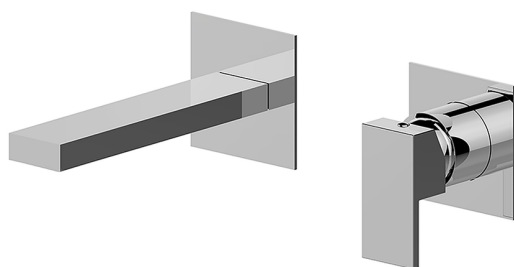

Exposed part for single lever washbasin valve NUOVA EGO_NE005510

MODEL **NE005510**

Exposed part for single lever washbasin valve, without concealed part, spout L. 165 mm, for item Easy-Box ZB002450 and art. ZB025510

AVAILABLE FINISHINGS

- **21** 21 Chrome
- **2F** 2F Brushed Nickel
- **40** 40 Matt Black
- **4Q** 4Q Matt White

CHARACTERISTICS

Installation **Concealed**
Required concealed parts **ZB002450**