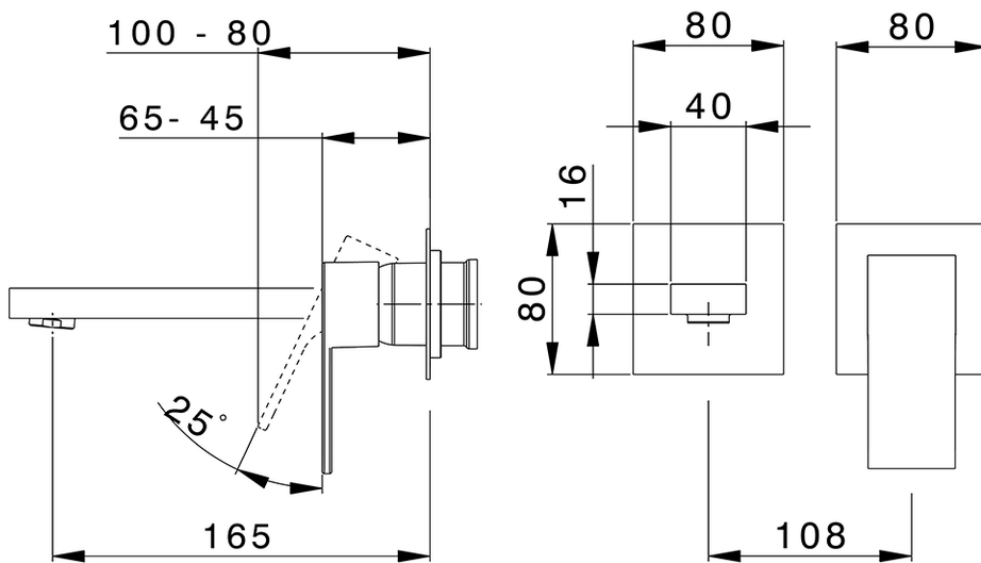

Exposed part for single lever washbasin valve NUOVA EGO_NE005510

NE005510

<https://en.huberitalia.com/exposed-part-for-single-lever-washbasin-valve-nuova-ego-ne005510>

Piastra/Plate/Plaque/Platte/Placa

2-3mm: XX 56-76

10mm: XX 48-68