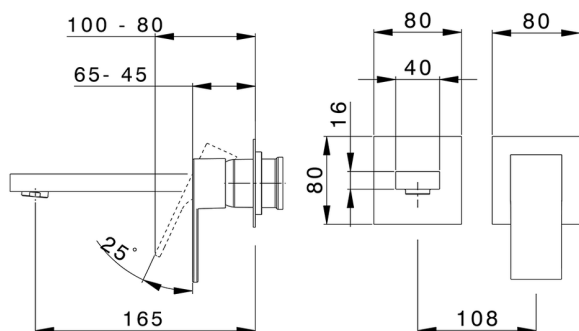

## Exposed part for single lever washbasin valve NUOVA EGO\_NE005510

MODEL **NE005510**

Exposed part for single lever washbasin valve, without concealed part, spout L. 165 mm, for item Easy-Box ZB002450 and art. ZB025510

## Concealed single lever washbasin mixer Easy-Box CONCEALED\_ZB002450

MODEL **ZB002450**

Concealed single lever washbasin mixer  
Easy-Box, with protection guard box, without trim kit

AVAILABLE FINISHINGS

CHARACTERISTICS

Installation	<b>Concealed</b>
Cartridge Spare Parts	<b>ZZ95409000</b>
<b>35 mm Cartridge</b>	
Concealed	<b>1</b>

Piastra/Plate/Plaque/Platte/Placa

2-3mm: XX 56-76

10mm: XX 48-68