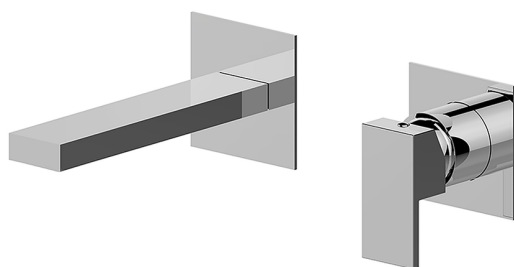

## Exposed part for single lever washbasin valve NUOVA EGO\_NE005510

MODEL **NE005510**

Exposed part for single lever washbasin valve, without concealed part, spout L. 165 mm, for item Easy-Box ZB002450 and art. ZB025510

## Concealed single lever washbasin mixer Easy-Box CONCEALED\_ZB002450

MODEL **ZB002450**

Concealed single lever washbasin mixer  
Easy-Box, with protection guard box, without trim kit

AVAILABLE FINISHINGS

CHARACTERISTICS

Installation	<b>Concealed</b>
Cartridge Spare Parts	<b>ZZ95409000</b>
<b>35 mm Cartridge</b>	
Concealed	<b>1</b>

Piastra/Plate/Plaque/Platte/Placa

2-3mm: XX 56-76

10mm: XX 48-68

### DeviaStop

The Huber Devia Stop technology allows to adjust the water flow and to direct it to the selected output point (overhead soaker, hand shower, etc).

2026-04-06