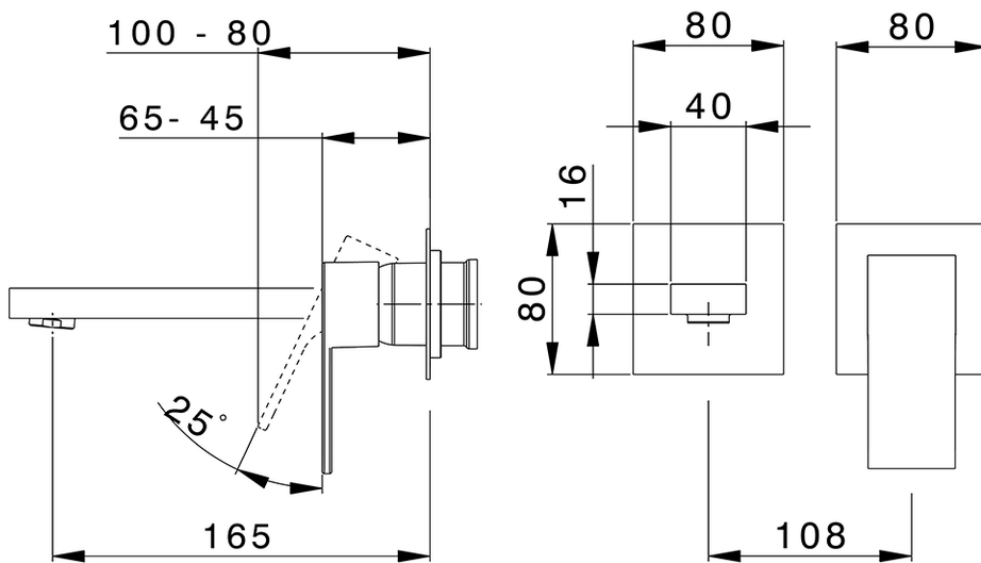

## Exposed part for single lever washbasin valve NUOVA EGO\_NE005510

NE005510

<https://en.huberitalia.com/exposed-part-for-single-lever-washbasin-valve-nuova-ego-ne005510>

Piastra/Plate/Plaque/Platte/Placa

2-3mm: XX 56-76

10mm: XX 48-68