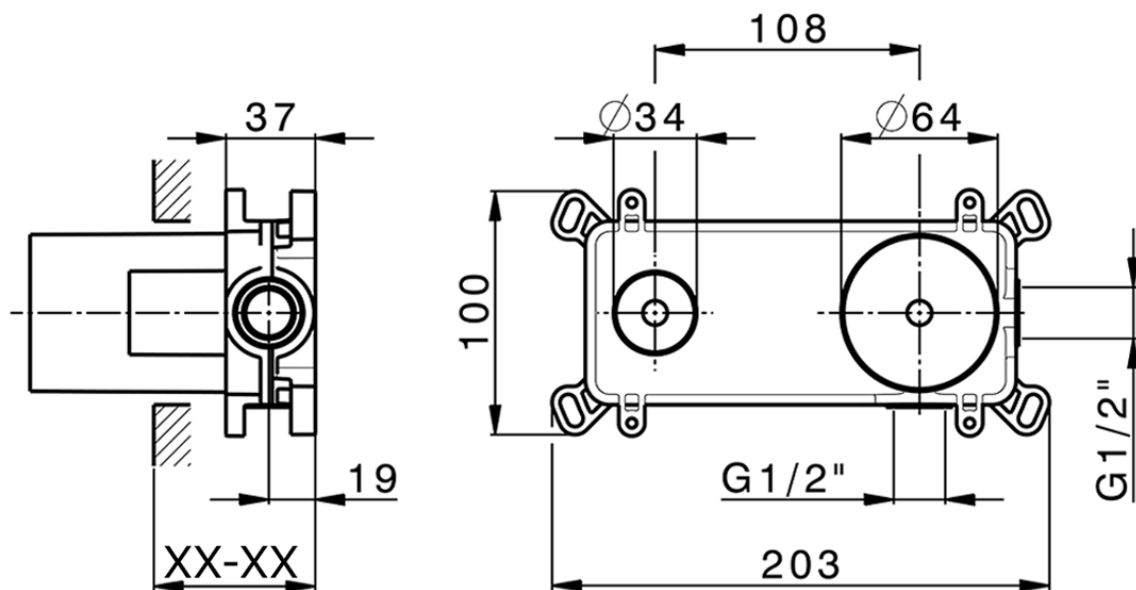

Exposed part for single lever washbasin valve NUOVA EGO_NE005510

NE005510

<https://en.huberitalia.com/exposed-part-for-single-lever-washbasin-valve-nuova-ego-ne005510>

Piastra/Plate/Plaque/Platte/Placa

2-3mm: XX 56-76

10mm: XX 48-68