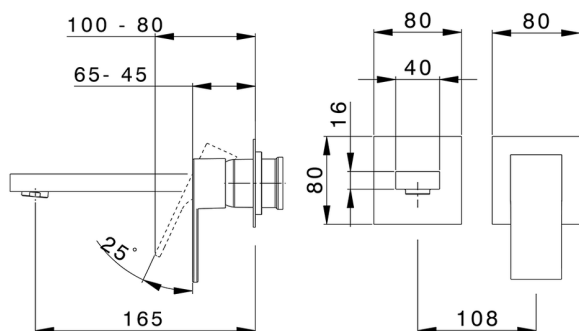

Exposed part for single lever washbasin valve NUOVA EGO_NE005510

MODEL **NE005510**

Exposed part for single lever washbasin valve, without concealed part, spout L. 165 mm, for item Easy-Box ZB002450 and art. ZB025510

AVAILABLE FINISHINGS

-  **21** 21 Chrome
-  **2F** 2F Brushed Nickel
-  **40** 40 Matt Black
-  **4Q** 4Q Matt White

CHARACTERISTICS

Installation **Concealed**
 Required concealed parts **ZB002450**

Concealed single lever washbasin mixer Easy-Box CONCEALED_ZB002450

MODEL **ZB002450**

Concealed single lever washbasin mixer
Easy-Box, with protection guard box, without trim kit

AVAILABLE FINISHINGS

CHARACTERISTICS

Installation	Concealed
Cartridge Spare Parts	ZZ95409000
35 mm Cartridge	
Concealed	1

Piastra/Plate/Plaque/Platte/Placa

2-3mm: XX 56-76

10mm: XX 48-68

DeviaStop

The Huber Devia Stop technology allows to adjust the water flow and to direct it to the selected output point (overhead soaker, hand shower, etc).