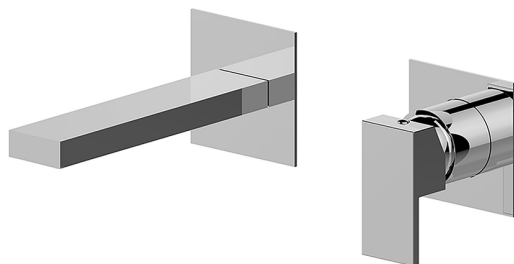

Exposed part for single lever washbasin valve NUOVA EGO_NE005510

MODEL **NE005510**

Exposed part for single lever washbasin valve, without concealed part, spout L. 165 mm, for item Easy-Box ZB002450 and art. ZB025510

AVAILABLE FINISHINGS

-  **21** 21 Chrome
-  **2F** 2F Brushed Nickel
-  **40** 40 Matt Black
-  **4Q** 4Q Matt White

CHARACTERISTICS

Installation **Concealed**
 Required concealed parts **ZB002450**

Concealed single lever washbasin mixer Easy-Box CONCEALED_ZB002450

MODEL **ZB002450**

Concealed single lever washbasin mixer
Easy-Box, with protection guard box, without trim kit

AVAILABLE FINISHINGS

CHARACTERISTICS

Installation	Concealed
Cartridge Spare Parts	ZZ95409000
35 mm Cartridge	
Concealed	1

Piastra/Plate/Plaque/Platte/Placa

2-3mm: XX 56-76

10mm: XX 48-68

DeviaStop

The Huber Devia Stop technology allows to adjust the water flow and to direct it to the selected output point (overhead soaker, hand shower, etc).