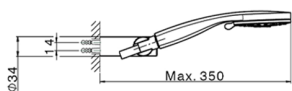

Thermostatic bath mixer NUOVA KIRUNA_K2D23016

MODEL **K2D23016**

Thermostatic bath mixer, with shower set, wall mounted swivel handshower bracket, 100 mm ABS 3 sprays handshower, 150 cm smooth SUPREME Flexible Hose

AVAILABLE FINISHINGS

- **21** 21 Chrome
- **26** 26 Old Copper
- **2F** 2F Brushed Nickel
- **2W** 2W Brushed Gold
- **40** 40 Matt Black
- **4Q** 4Q Matt White

CHARACTERISTICS

Cartridge Spare Parts **24.04A.PP**
8x20 Plus P Thermostatic Valve

DeviaStop

The Huber Devia Stop technology allows to adjust the water flow and to direct it to the selected output point (overhead soaker, hand shower, etc).

Thermostatic

The Huber thermostatic is your personal water manager, helping you to handle, control and save water and energy.

2024-11-15