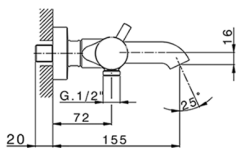

Thermostatic bath mixer NUOVA KIRUNA_K2D23016

MODEL **K2D23016**

Thermostatic bath mixer, with shower set, wall mounted swivel handshower bracket, 100 mm ABS 3 sprays handshower, 150 cm smooth SUPREME Flexible Hose

AVAILABLE FINISHINGS

- **21** 21 Chrome
- **26** 26 Old Copper
- **2F** 2F Brushed Nickel
- **2W** 2W Brushed Gold
- **40** 40 Matt Black
- **4Q** 4Q Matt White

CHARACTERISTICS

Cartridge Spare Parts **24.04A.PP**
8x20 Plus P Thermostatic Valve

DeviaStop

The Huber Devia Stop technology allows to adjust the water flow and to direct it to the selected output point (overhead soaker, hand shower, etc).

Thermostatic

The Huber thermostatic is your personal water manager, helping you to handle, control and save water and energy.

2024-11-15