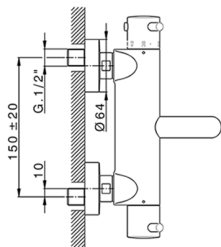

Thermostatic bath mixer NUOVA KIRUNA_K2D23016

MODEL **K2D23016**

Thermostatic bath mixer, with shower set, wall mounted swivel handshower bracket, 100 mm ABS 3 sprays handshower, 150 cm smooth SUPREME Flexible Hose

AVAILABLE FINISHINGS

-  **21** 21 Chrome
-  **26** 26 Old Copper
-  **2F** 2F Brushed Nickel
-  **2W** 2W Brushed Gold
-  **40** 40 Matt Black
-  **4Q** 4Q Matt White

CHARACTERISTICS

Cartridge Spare Parts **24.04A.PP**
8x20 Plus P Thermostatic Valve