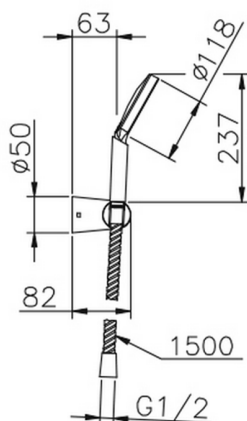

## Shower set SHOWER\_SS018240

MODEL **SS018240**

Shower set, Wall mounted adjustable handshower bracket, D.110 mm ABS one spray handshower, 150 cm Brass flexible hose

AVAILABLE FINISHINGS

CHARACTERISTICS