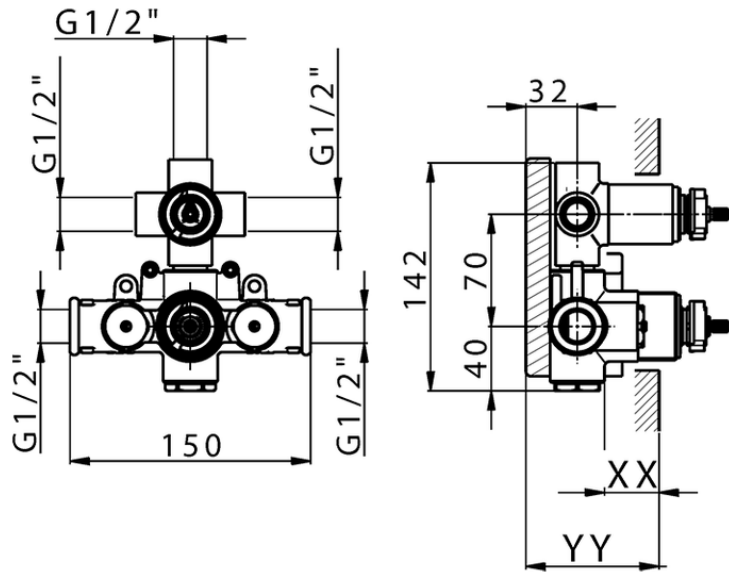

Exposed part for 3-outlet con.thermo.shower valve TRATTO EVO_TV018200

TV018200

<https://en.huberitalia.com/exposed-part-for-3-outlet-con-thermo-shower-valve-tratto-evo-tv018200>

Piastra/Plate/Plaque/Platte/Placa

2-3mm: XX 25-40 YY 76-91

10 mm: XX 16-31 YY 65-80

ZB018201

<https://en.huberitalia.com/3-outlet-concealed-thermostatic-shower-valve-concealed-zb018201>

2024-12-18