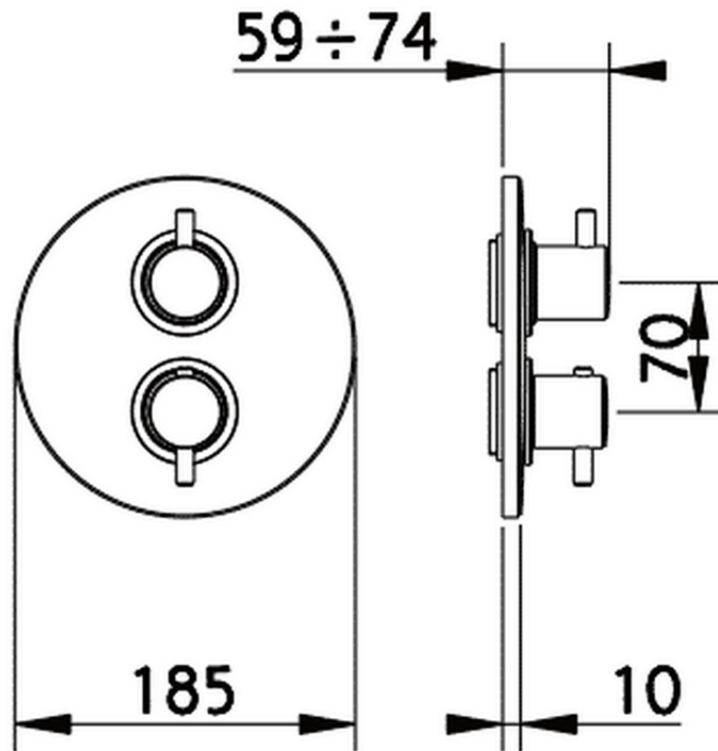

Exposed part for 3-outlet con.thermo.shower valve TRATTO EVO_TV018200

TV018200

<https://en.huberitalia.com/exposed-part-for-3-outlet-con-thermo-shower-valve-tratto-evo-tv018200>

Piastra/Plate/Plaque/Platte/Placa

2-3mm: XX 25-40 YY 76-91

10 mm: XX 16-31 YY 65-80

ZB018201

<https://en.huberitalia.com/3-outlet-concealed-thermostatic-shower-valve-concealed-zb018201>

2024-12-18