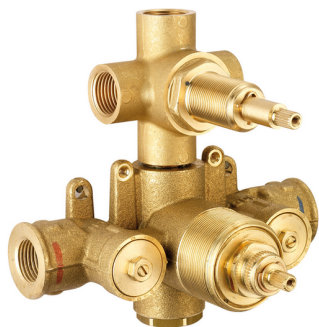

Exposed part for 3-outlet con.thermo.shower valve TRATTO EVO_TV018200

MODEL **TV018200**

Exposed part for 3-outlet thermostatic mixer, with 3 outlet diverter, without concealed part, for item ZB018201

AVAILABLE FINISHINGS

CHARACTERISTICS

Installation **Concealed**

Required concealed parts **ZB018201**

Thermostatic

The Huber thermostatic is your personal water manager, helping you to handle, control and save water and energy.

3-outlet Concealed thermostatic shower valve CONCEALED_ZB018201

MODEL **ZB018201**

3-Outlet Concealed thermostatic mixer, with 3-outlet diverter, without trim kit

AVAILABLE FINISHINGS

CHARACTERISTICS

Installation	Concealed
Cartridge Spare Parts	24.04A.PP
8x20 Plus P Thermostatic Valve	
Concealed	1

Piastra/Plate/Plaque/Platte/Placa
 2-3mm: XX 25-40 YY 76-91
 10 mm: XX 16-31 YY 65-80

DeviaStop

The Huber Devia Stop technology allows to adjust the water flow and to direct it to the selected output point (overhead soaker, hand shower, etc).