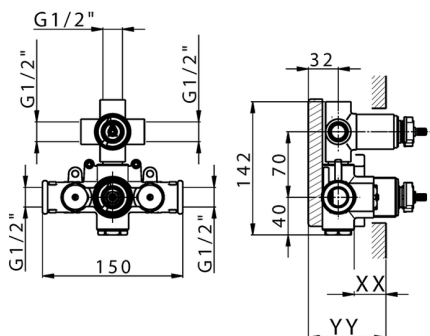

3-outlet Concealed thermostatic shower valve CONCEALED_ZB018201

MODEL **ZB018201**

3-Outlet Concealed thermostatic mixer, with 3-outlet diverter, without trim kit

AVAILABLE FINISHINGS

CHARACTERISTICS

Installation	Concealed
Cartridge Spare Parts	24.04A.PP
8x20 Plus P Thermostatic Valve	
Concealed	1

Piastra/Plate/Plaque/Platte/Placa
 2-3mm: XX 25-40 YY 76-91
 10 mm: XX 16-31 YY 65-80

DeviaStop

The Huber Devia Stop technology allows to adjust the water flow and to direct it to the selected output point (overhead soaker, hand shower, etc).