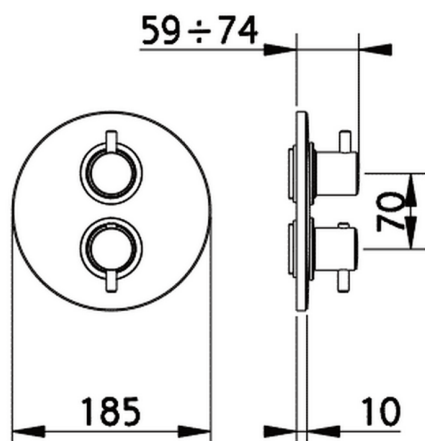

Thermostatic

The Huber thermostatic is your personal water manager, helping you to handle, control and save water and energy.