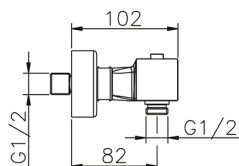

Thermostatic shower mixer DADO_DDT01010

MODEL **DDT01010**

Thermostatic shower mixer, without shower set, 1/2" M flexible connection

AVAILABLE FINISHINGS

-  **21** 21 Chrome
-  **2B** 2B Polished Nickel
-  **2F** 2F Brushed Nickel
-  **40** 40 Matt Black
-  **4Q** 4Q Matt White

CHARACTERISTICS

Cartridge Spare Parts **22.04A.AR - ZZ97279004**

Argo 2 (long filter) Thermostatic Valve

SafeTouch

The Huber SafeTouch system maintains the mixer body cool to the touch during operation.

Thermostatic