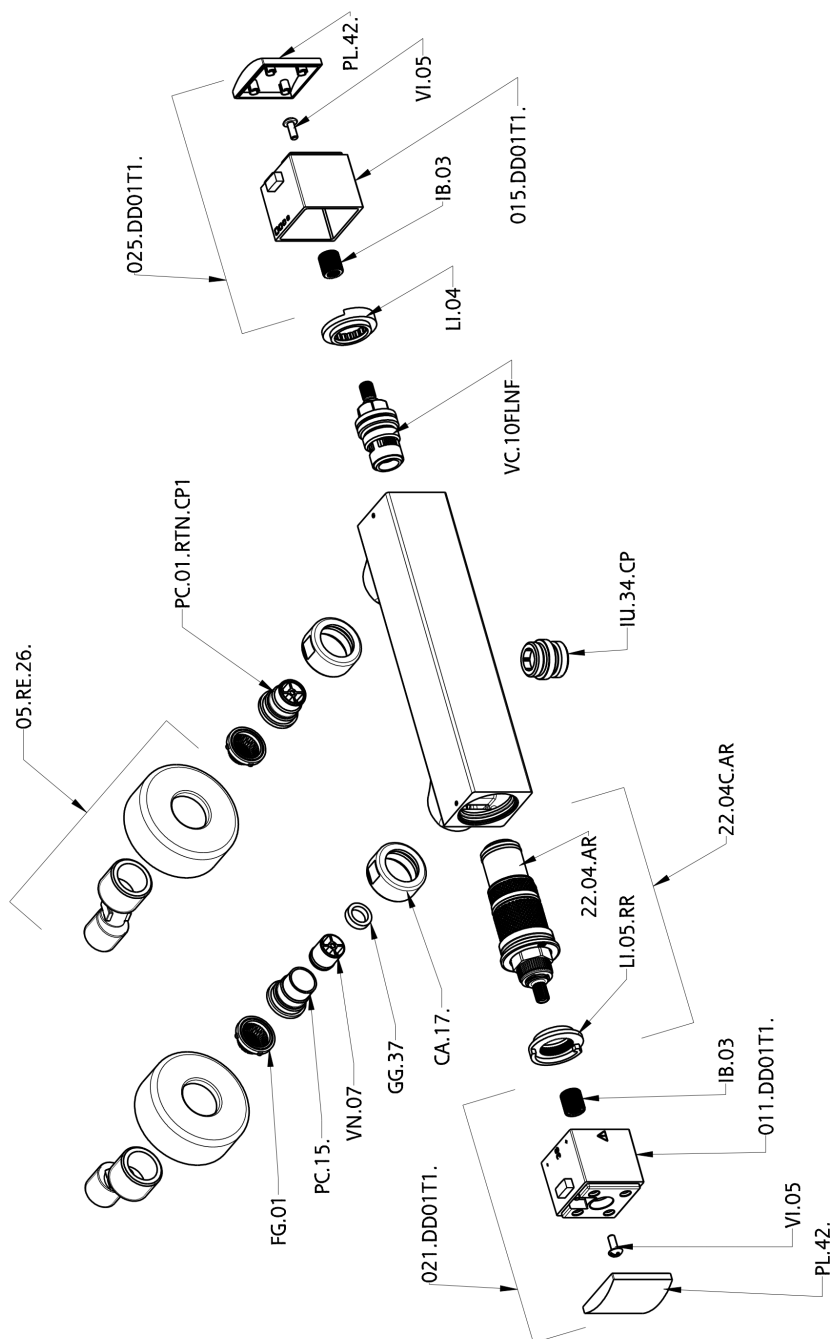

Thermostatic shower mixer DADO_DDT01010

DDT01010

<https://en.huberitalia.com/thermostatic-shower-mixer-dado-ddt01010>

2025-01-11