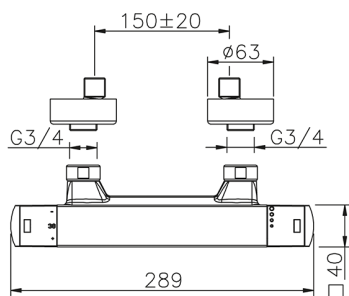

Thermostatic shower mixer DADO_DDT01010

MODEL **DDT01010**

Thermostatic shower mixer, without shower set, 1/2" M flexible connection

AVAILABLE FINISHINGS

-  **21** 21 Chrome
-  **2B** 2B Polished Nickel
-  **2F** 2F Brushed Nickel
-  **40** 40 Matt Black
-  **4Q** 4Q Matt White

CHARACTERISTICS

Cartridge Spare Parts **22.04A.AR - ZZ97279004**

Argo 2 (long filter) Thermostatic Valve

SafeTouch

The Huber SafeTouch system maintains the mixer body cool to the touch during operation.

Thermostatic