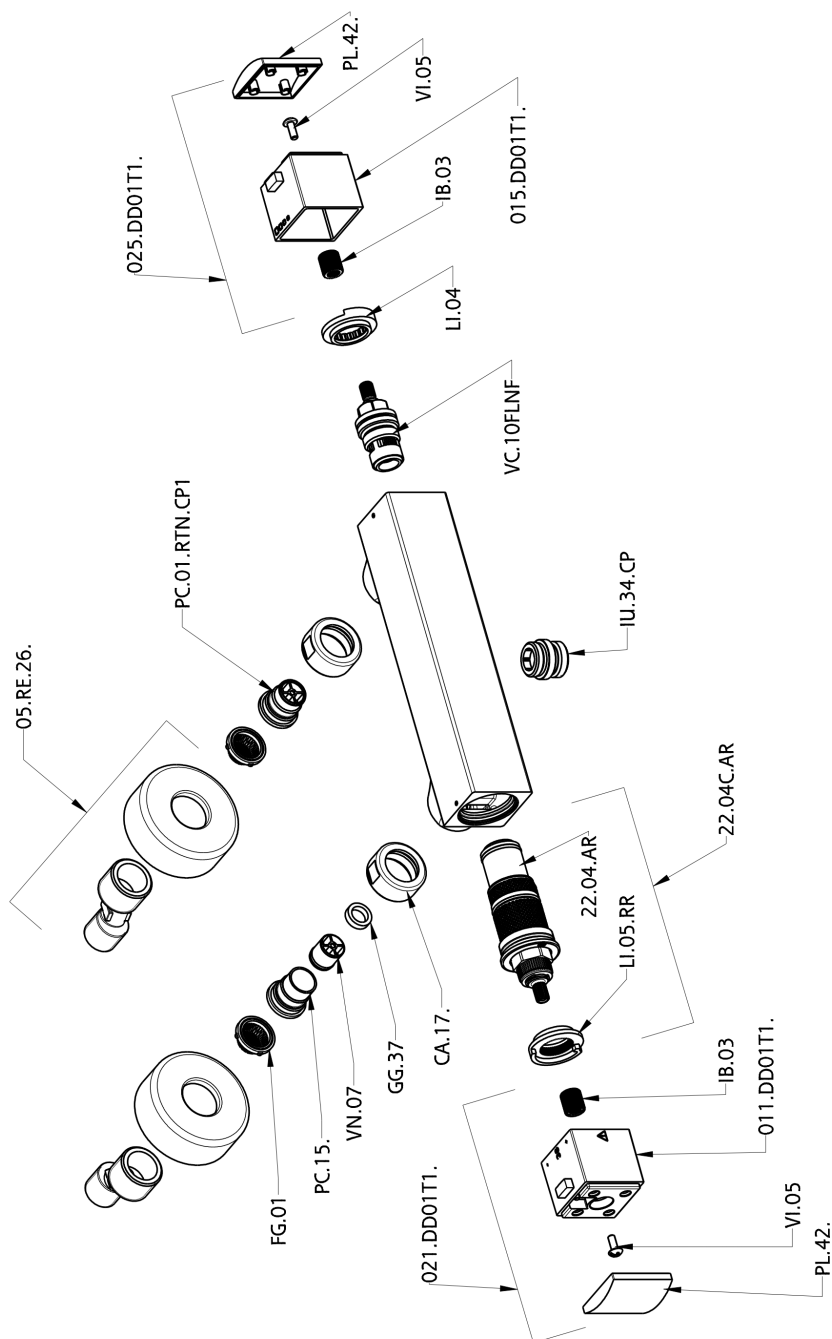

Thermostatic shower mixer DADO_DDT01010

DDT01010

<https://en.huberitalia.com/thermostatic-shower-mixer-dado-ddt01010>

2025-01-11