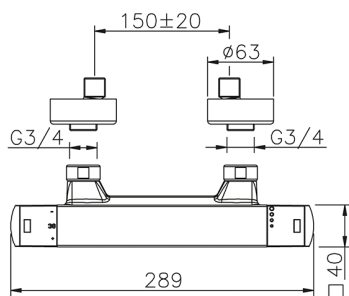

## Thermostatic shower mixer DADO\_DDT01010

MODEL **DDT01010**

Thermostatic shower mixer, without shower set, 1/2" M flexible connection

### CHARACTERISTICS

Cartridge Spare Parts **22.04A.AR - ZZ97279004**

**Argo 2 (long filter) Thermostatic Valve**