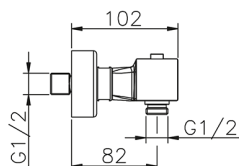

## Thermostatic shower mixer DADO\_DDT01010

MODEL **DDT01010**

Thermostatic shower mixer, without shower set, 1/2" M flexible connection

### CHARACTERISTICS

Cartridge Spare Parts **22.04A.AR - ZZ97279004**

**Argo 2 (long filter) Thermostatic Valve**