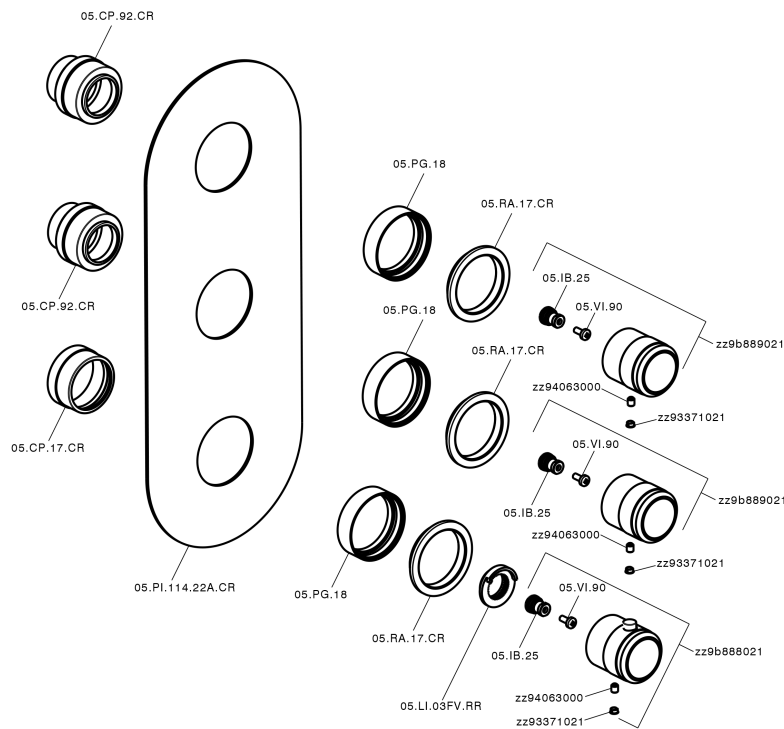

Cover Part for 2 Function Concealed Thermo Valve CHRONOS_CR01V200

CR01V200

<https://en.huberitalia.com/cover-part-for-2-function-concealed-thermo-valve-chronos-cr01v200>

2 Function Concealed Thermostatic Valve CONCEALED_ZB01V200

ZB01V200

<https://en.huberitalia.com/2-function-concealed-thermostatic-valve-concealed-zb01v200>

2025-04-11