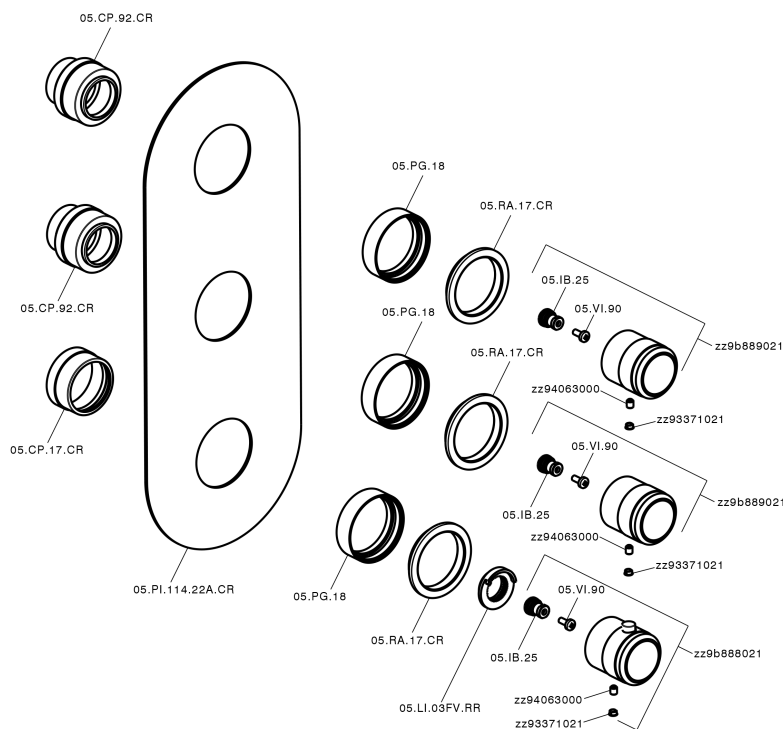

Cover Part for 2 Function Concealed Thermo Valve CHRONOS_CR01V200

CR01V200

<https://en.huberitalia.com/cover-part-for-2-function-concealed-thermo-valve-chronos-cr01v200>

2 Function Concealed Thermostatic Valve CONCEALED_ZB01V200

ZB01V200

<https://en.huberitalia.com/2-function-concealed-thermostatic-valve-concealed-zb01v200>

2025-04-08