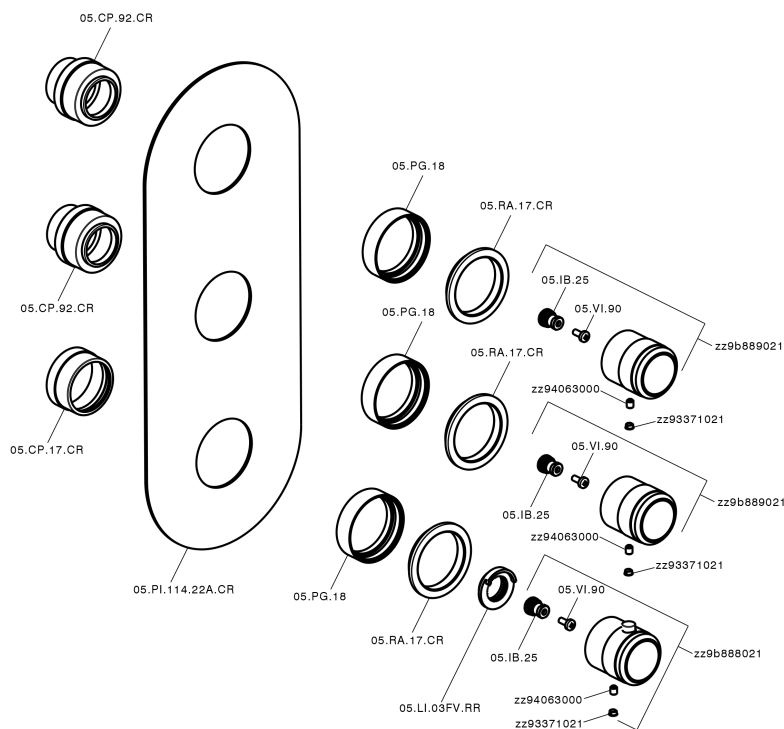

Cover Part for 2 Function Concealed Thermo Valve CHRONOS_CR01V200

CR01V200

<https://en.huberitalia.com/cover-part-for-2-function-concealed-thermo-valve-chronos-cr01v200>

2 Function Concealed Thermostatic Valve CONCEALED_ZB01V200

ZB01V200

<https://en.huberitalia.com/2-function-concealed-thermostatic-valve-concealed-zb01v200>

2025-04-11