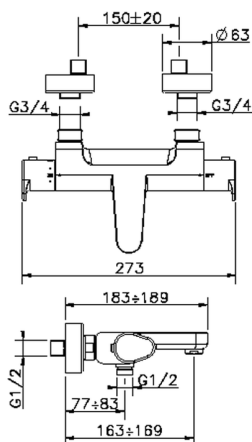

Thermostatic bath mixer H3_H3T21015

MODEL **H3T21015**

Thermostatic bath mixer, without shower set, 1/2" M flexible connection

AVAILABLE FINISHINGS

-  **21** 21 Chrome
-  **2F** 2F Brushed Nickel
-  **40** 40 Matt Black

CHARACTERISTICS

Cartridge Spare Parts **22.04A.AR - ZZ97279004**

Argo 2 (long filter) Thermostatic Valve

DeviaStop

The Huber Devia Stop technology allows to adjust the water flow and to direct it to the selected output point (overhead soaker, hand shower, etc).