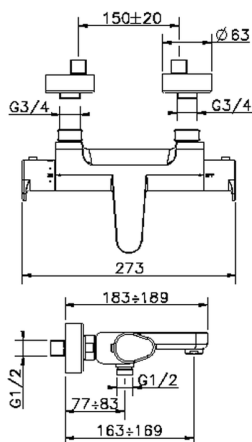

## Thermostatic bath mixer H3\_H3T21015

MODEL **H3T21015**

Thermostatic bath mixer, without shower set, 1/2" M flexible connection

### CHARACTERISTICS

Cartridge Spare Parts **22.04A.AR - ZZ97279004**

**Argo 2 (long filter) Thermostatic Valve**