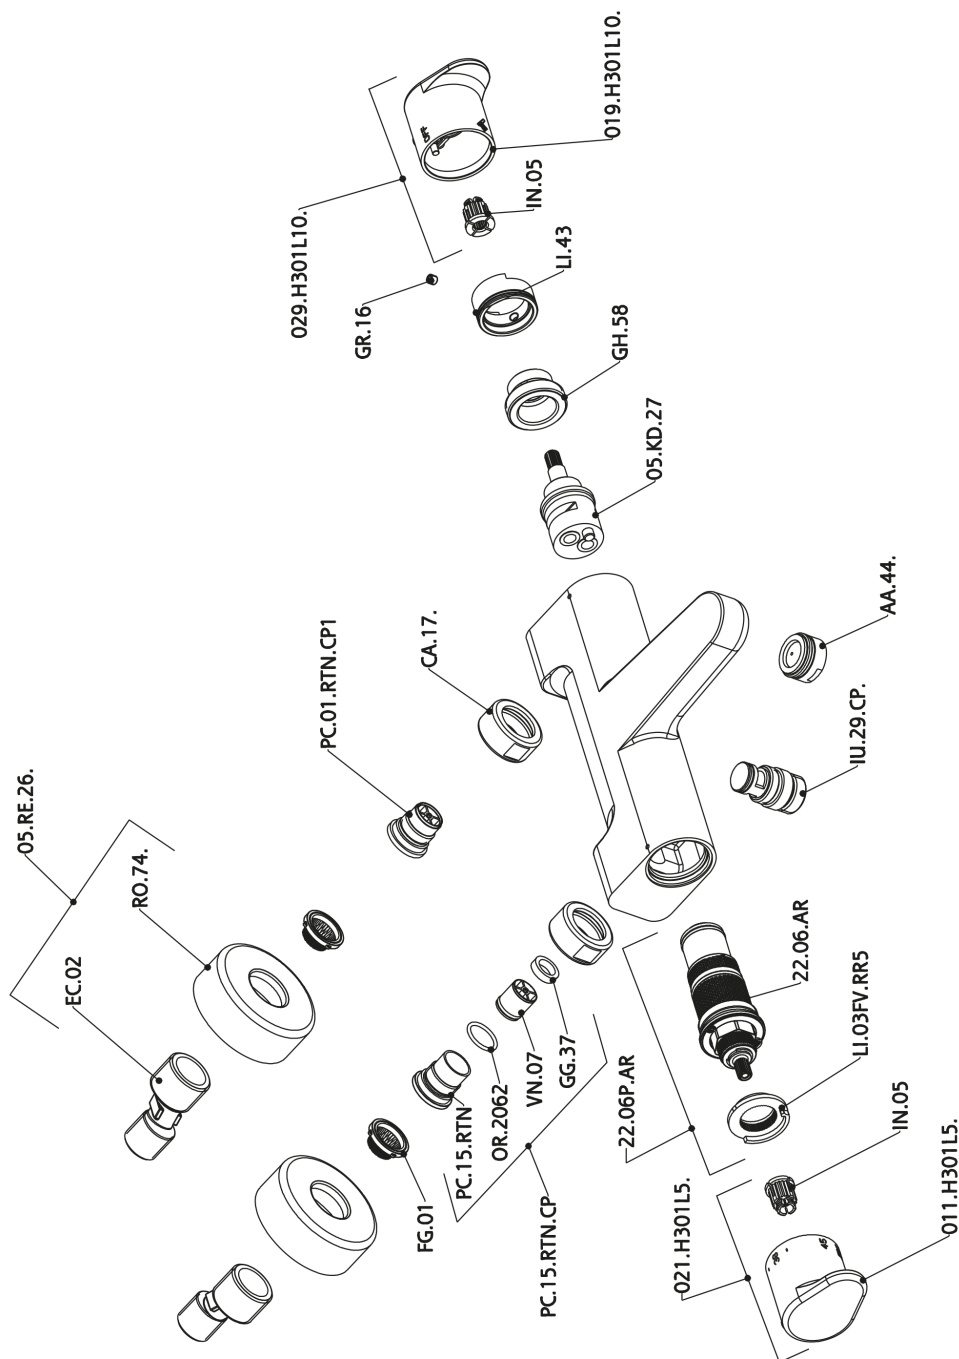

Thermostatic bath mixer H3_H3T21015

H3T21015

<https://en.huberitalia.com/thermostatic-bath-mixer-h3-h3t21015>

2026-06-13