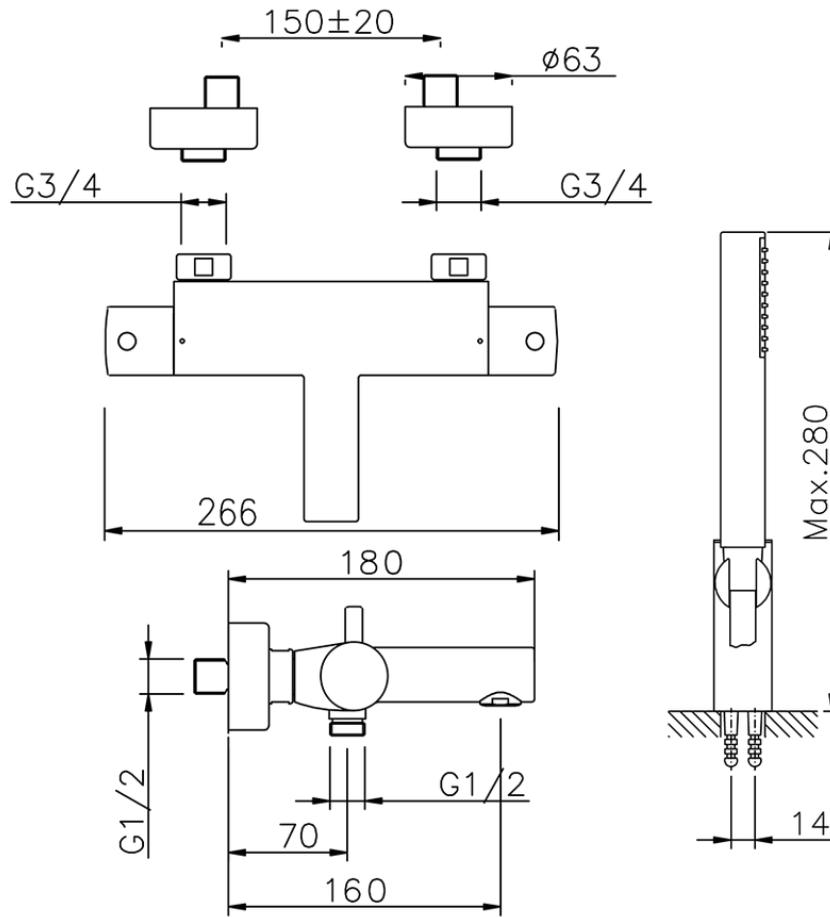

Thermostatic bath mixer, with shower set TRATTO EVO_TVD21010

TVD21010

<https://en.huberitalia.com/thermostatic-bath-mixer-with-shower-set-tratto-evo-tvd21010>

2024-12-18