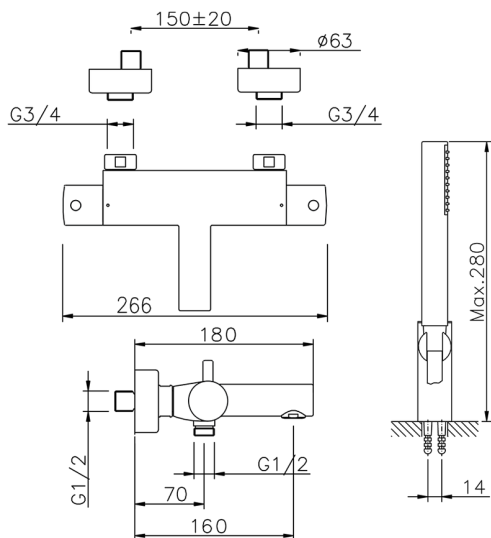

Thermostatic bath mixer, with shower set TRATTO EVO_TVD21010

MODEL **TVD21010**

Thermostatic bath mixer, with shower set, wall mounted adjustable handshower holder, 26 mm ABS Minimalistic One spray handshower, 150 cm Brass flexible hose

AVAILABLE FINISHINGS

CHARACTERISTICS

Cartridge Spare Parts **22.03A.AR - ZZ97080004**

Argo 1 (short filter) Thermostatic Valve

DeviaStop

The Huber Devia Stop technology allows to adjust the water flow and to direct it to the selected output point (overhead soaker, hand shower, etc).