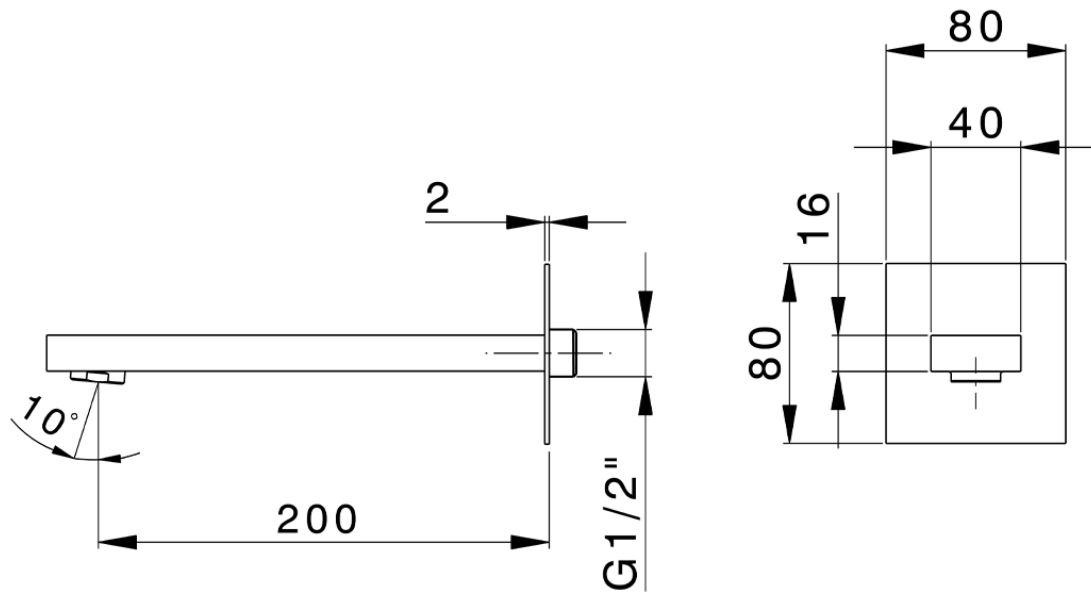

Filler spout NUOVA EGO_NE000240

NE000240

<https://en.huberitalia.com/filler-spout-nuova-ego-ne000240>

2025-04-07