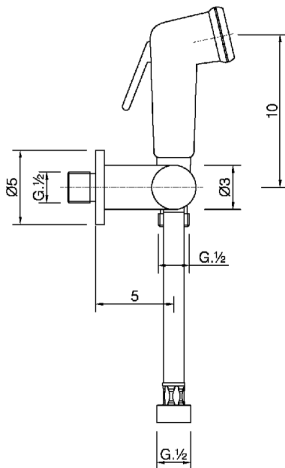

Bidet handshower set COMMUNITY_BC007900

MODEL **BC007900**

Bidet handshower set, wall mounted bracket with 1/2" stopvalve, Bidet handshower, Brass 120 cm flexible hose

AVAILABLE FINISHINGS

21 21 Chrome

CHARACTERISTICS

Bidet handshower

2024-12-22