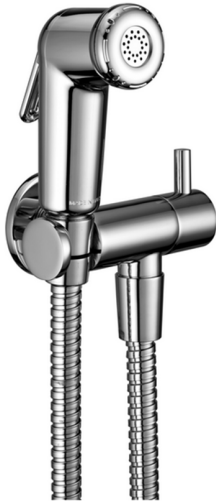

Bidet handshower set COMMUNITY_BC007900

MODEL **BC007900**

Bidet handshower set, wall mounted bracket with 1/2" stopvalve, Bidet handshower, Brass 120 cm flexible hose

AVAILABLE FINISHINGS

21 21 Chrome

CHARACTERISTICS

Bidet handshower

2024-12-22