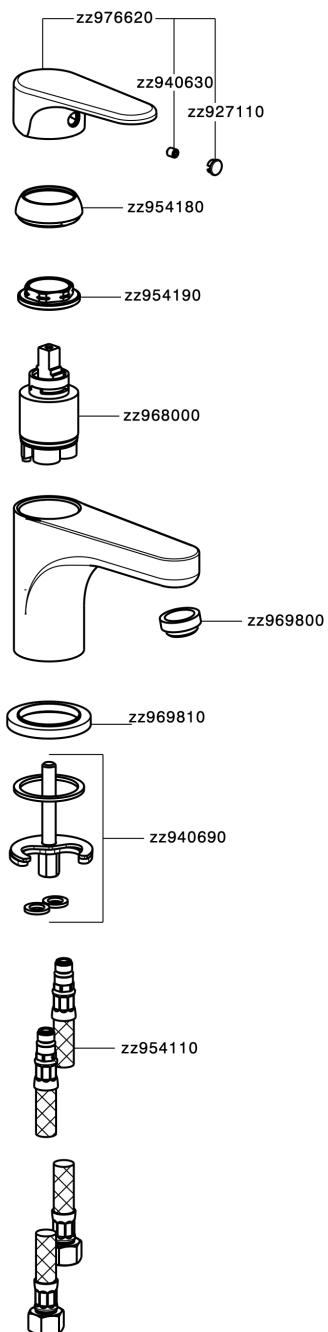

Single lever washbasin mixer EnergySave H3_AH000545

MODEL **AH000545**

Single lever washbasin mixer EnergySave, without waste, G.3/8" stainless steel flexible hoses

AVAILABLE FINISHINGS

-  **21** 21 Chrome
-  **2F** 2F Brushed Nickel
-  **40** 40 Matt Black

CHARACTERISTICS

Cartridge Spare Parts **ZZ96800000**

35 mm Cartridge

EcoStop

EcoStop feature limits water flow to approximately 50% of maximum output with one point of resistance on setting. Push slightly past the middle stop only when full water output is required. This will save water up to 50%.

EnergySave

Thanks to the EnergySave device, only cold water will be drawn if the lever is operated in the central position, so that the water heater will not be engaged and no hot water wasted, leading to considerable savings in energy and costs. The temperature can be adjusted by rotating the lever to the left, until the desired temperature is reached.

Single lever washbasin mixer EnergySave H3_AH000545

AH000545

<https://en.huberitalia.com/single-lever-washbasin-mixer-energysave-h3-ah000545>

2024-11-15