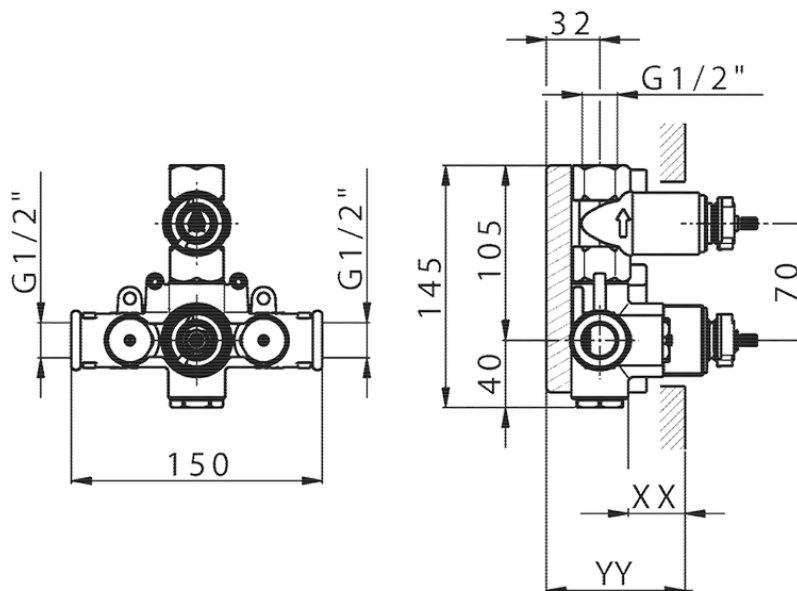

1-outlet Concealed thermostatic shower valve CONCEALED_ZB007300

Piastra/Plate/Plaque/Platte/Placa

2-3mm: XX 25-40 YY 76-91

10 mm: XX 16-31 YY 65-80

ZB007300

<https://en.huberitalia.com/1-outlet-concealed-thermostatic-shower-valve-concealed-zb007300>