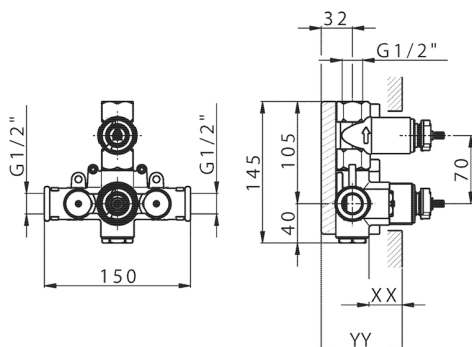

## 1-outlet Concealed thermostatic shower valve CONCEALED\_ZB007300

MODEL **ZB007300**

1-Outlet Concealed thermostatic shower mixer, Stopvalve, without trim kit

AVAILABLE FINISHINGS

CHARACTERISTICS

Installation **Concealed**

Cartridge Spare Parts **24.04A.PP**

**8x20 Plus P Thermostatic Valve**

Concealed **1**

Piastra/Plate/Plaque/Platte/Placa

2-3mm: XX 25-40 YY 76-91

10 mm: XX 16-31 YY 65-80